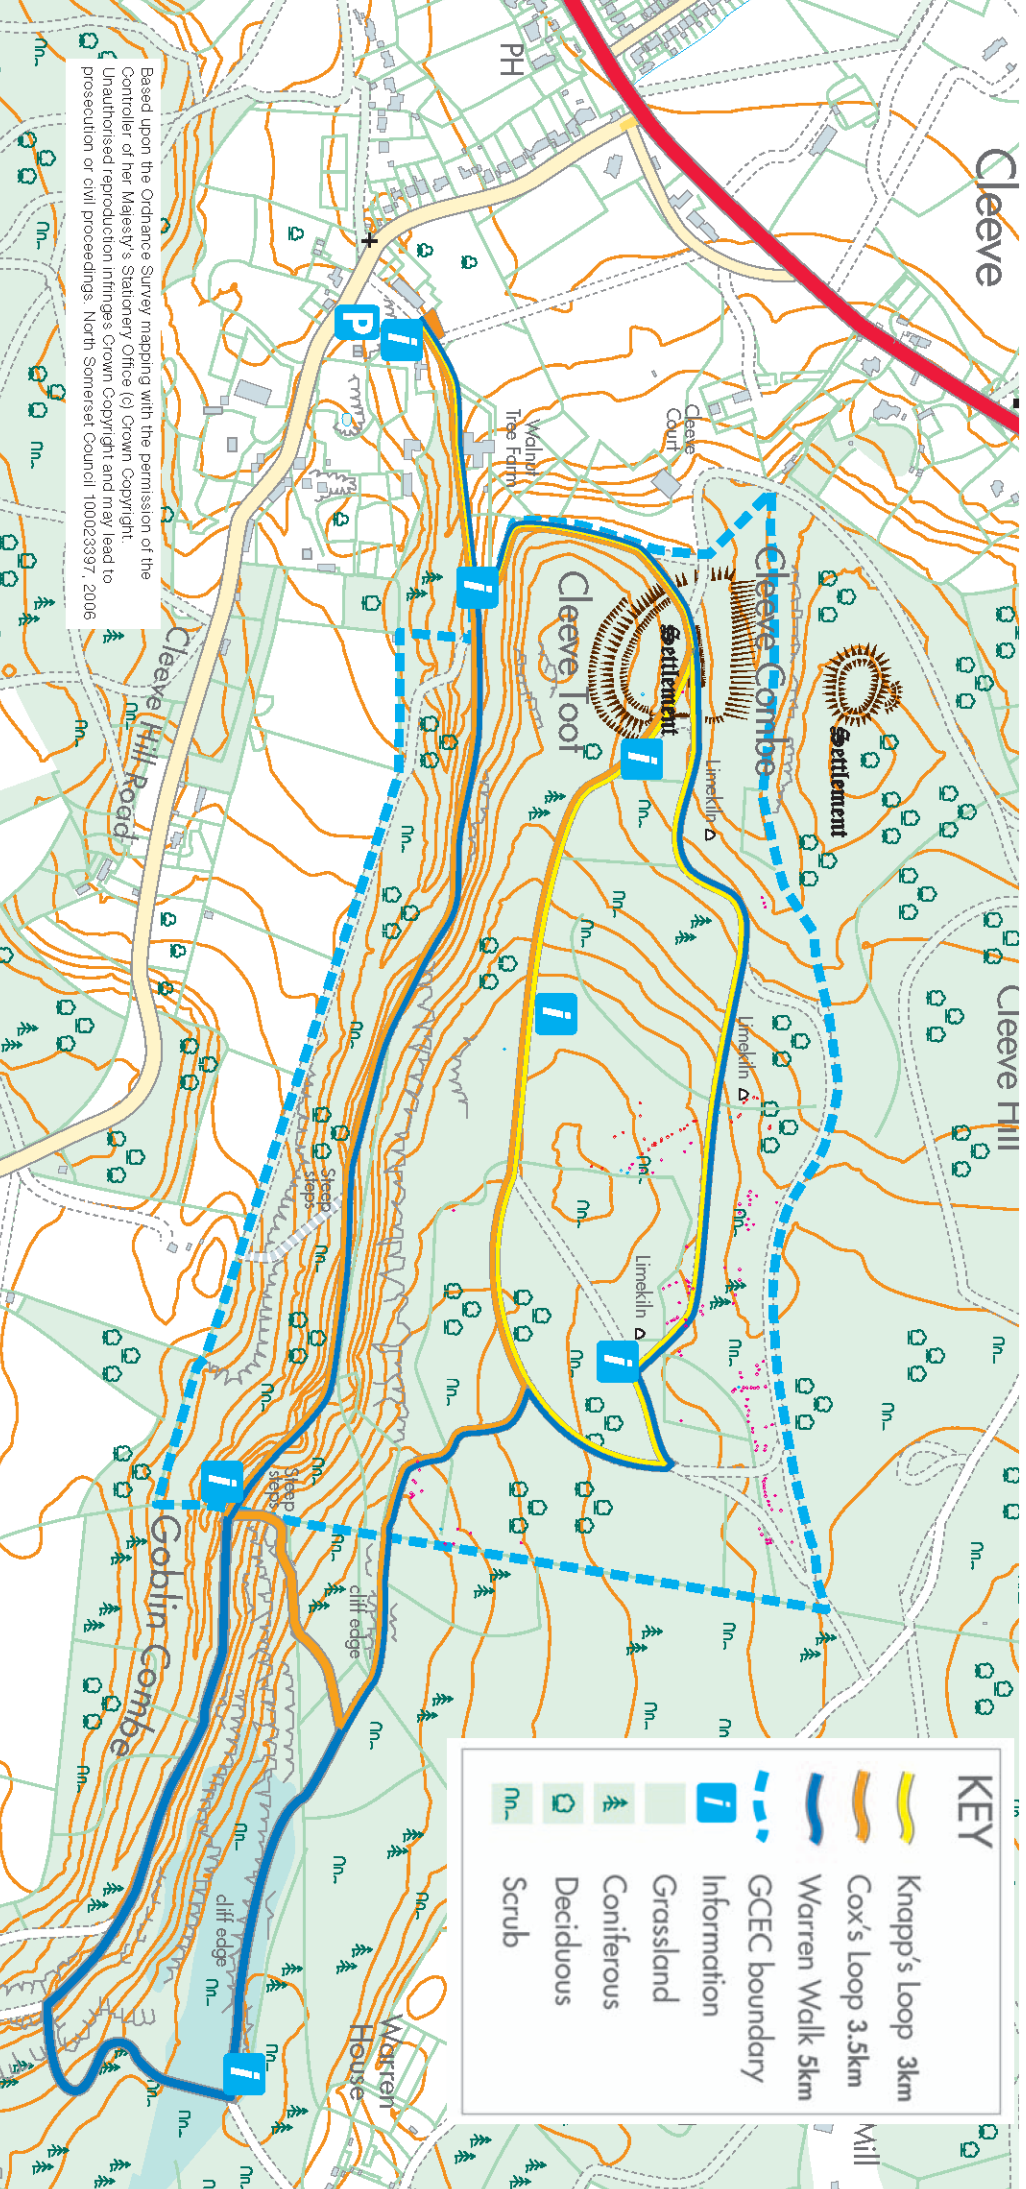

Take extra care near the cliff edge, particularly in wet weather

For your safety and to protect wildlife please stay on the path

Goblin Combe Environment Centre organises countryside skills, wildlife discovery and personal development activities for all ages.

GOBLIN COMBE ENVIRONMENT CENTRE

Plunder Street, Cleeve, North Somerset, BS49 4PQ

01934 833723

enquiries@goblincombe.org.uk

www.goblincombe.org.uk

Based upon the Ordnance Survey mapping with the permission of the Controller of Her Majesty's Stationery Office (© Crown Copyright). Unauthorised reproduction infringes Crown Copyright and may lead to prosecution or civil proceedings. North Somerset Council 100023397, 2006