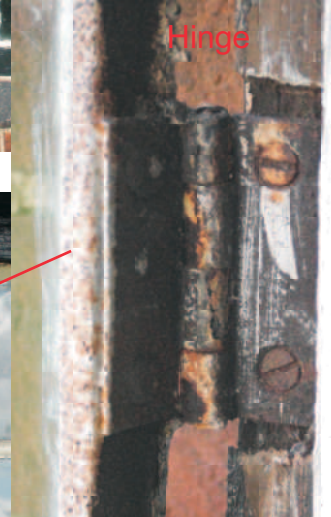

The Old Forge, Bedlar's Green, Great Hallingbury, Essex.

Fixed window, timber frame with CI casements

Opening casement

Cant sill bricks to openings

Section of cast iron casements

Fixing boss on all windows top & bottom of each

Lever handle - cast iron