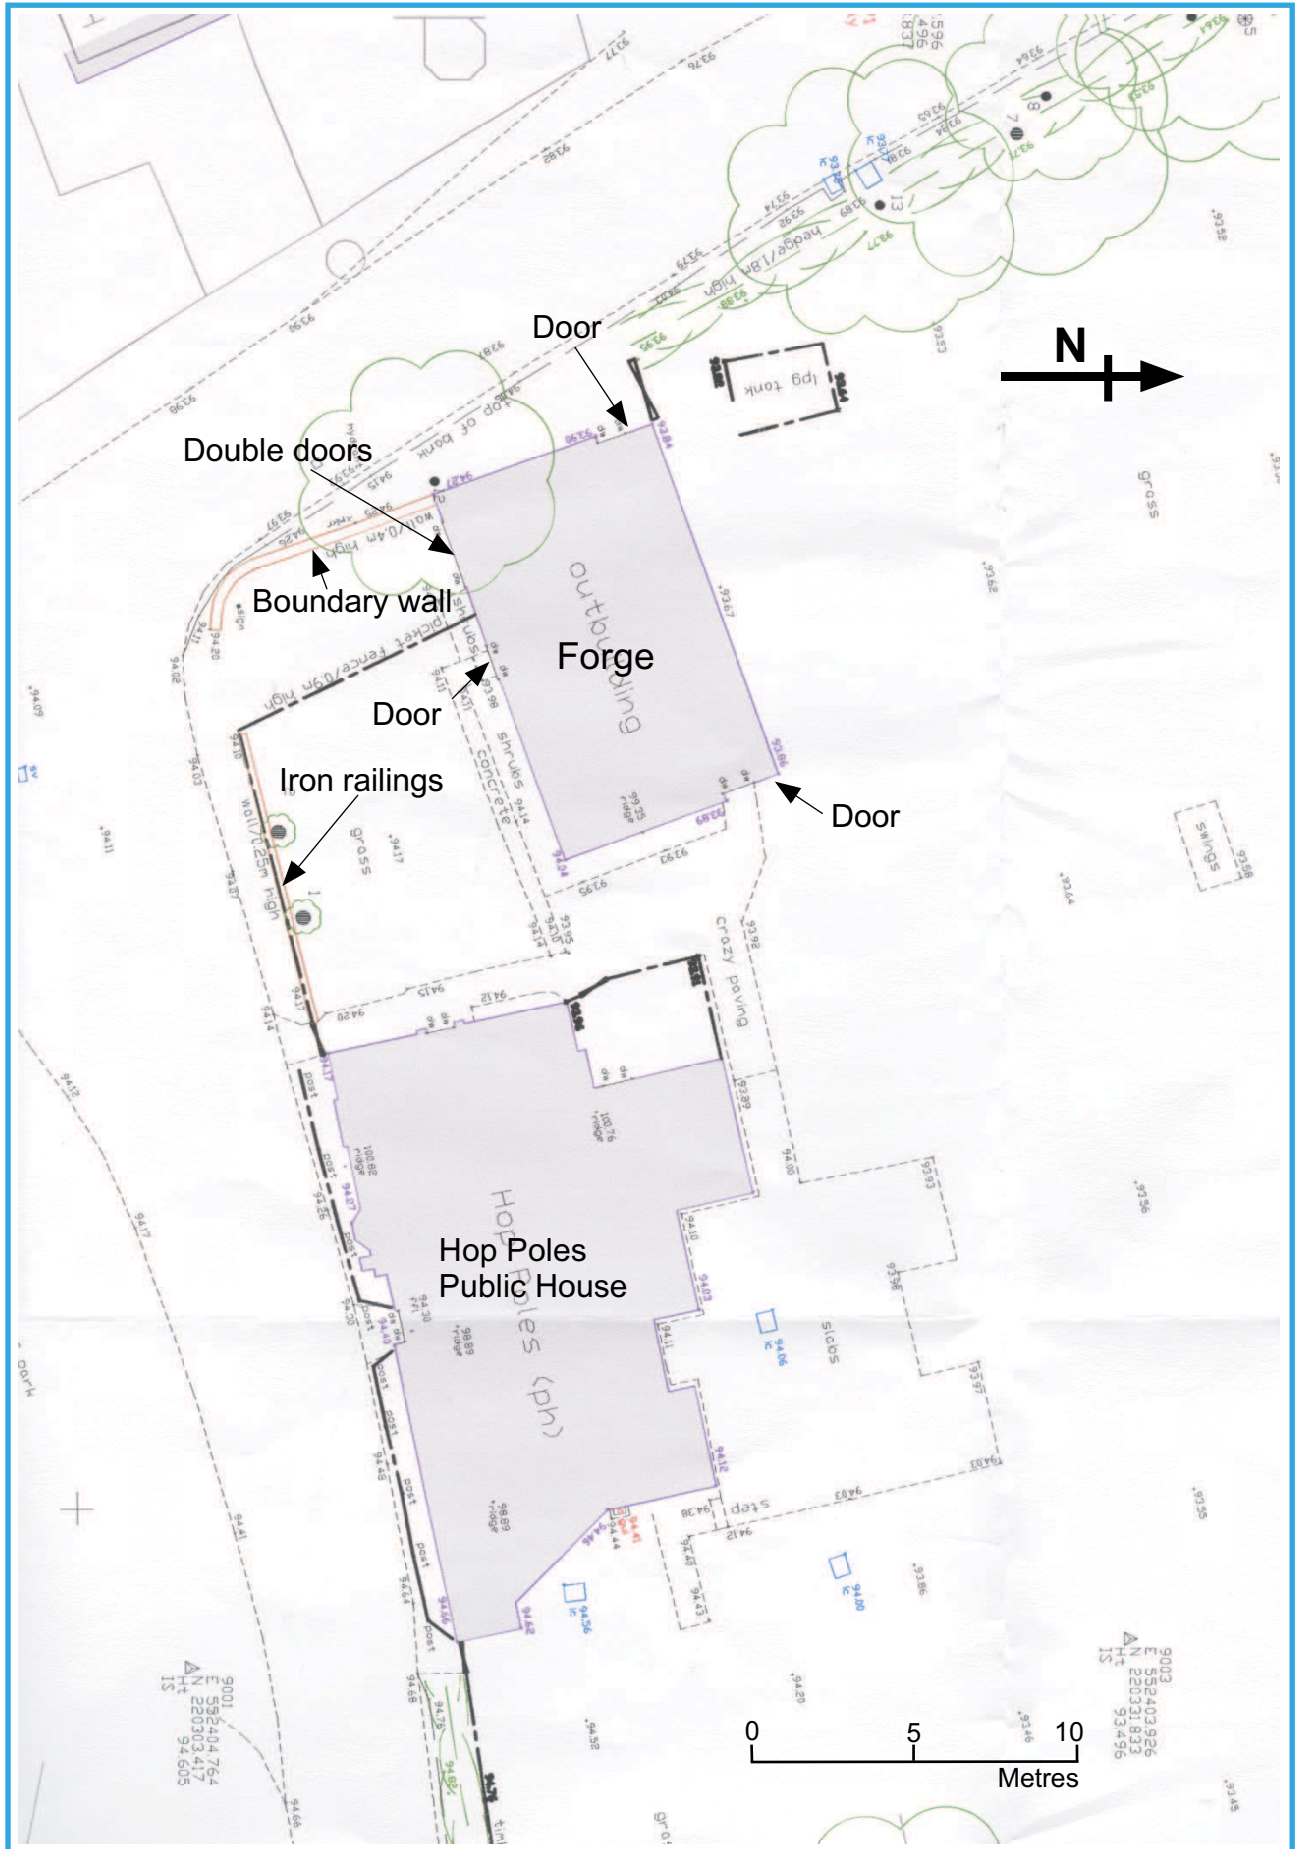

The Old Forge, Bedlar's Green, Great Hallingbury, Essex.

Site Plan of The Old Forge and Hop Poles PH taken from the architects ground survey