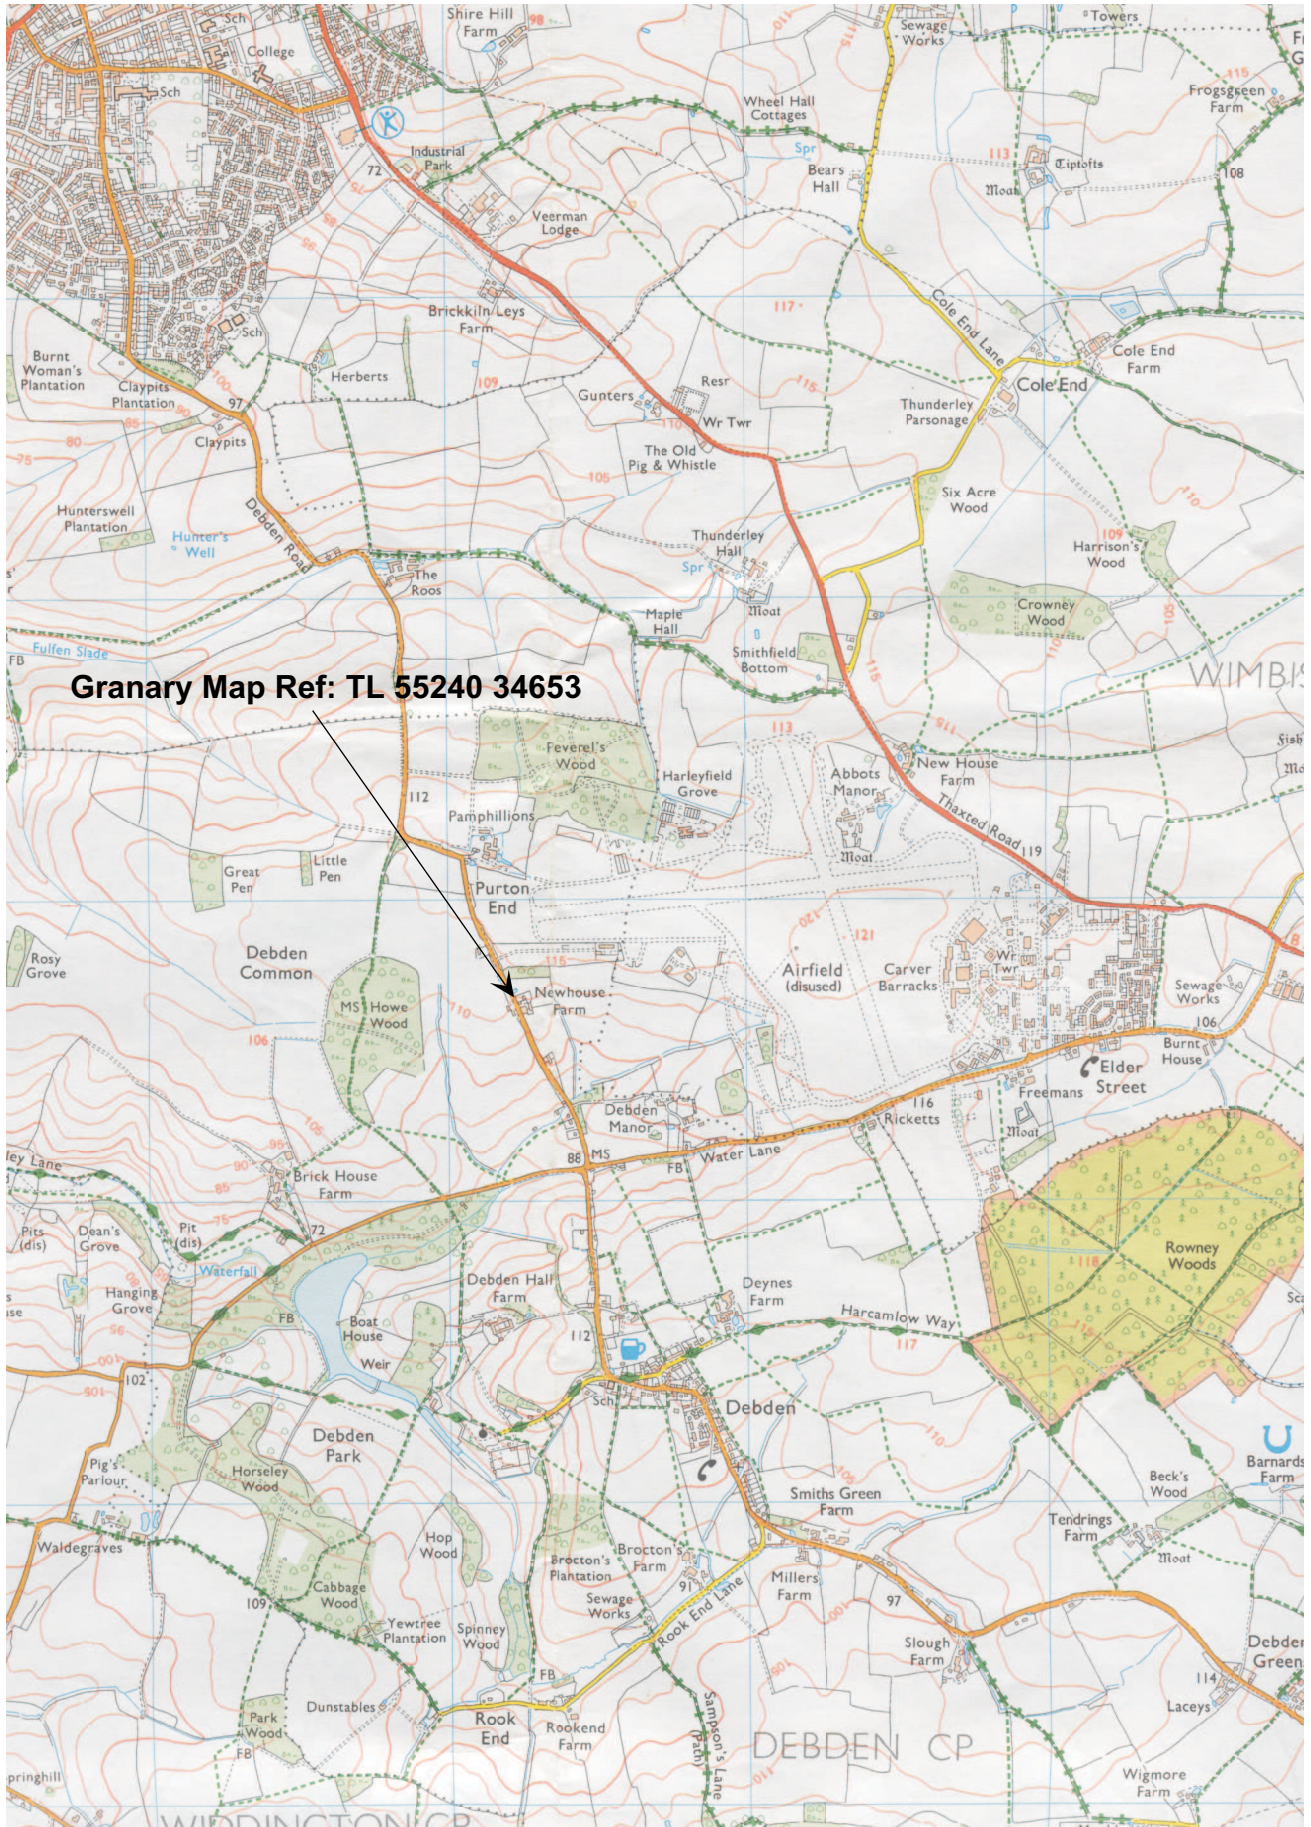

Newhouse Farm, Purton End, Debden, Essex.

Location of site. 1:2500