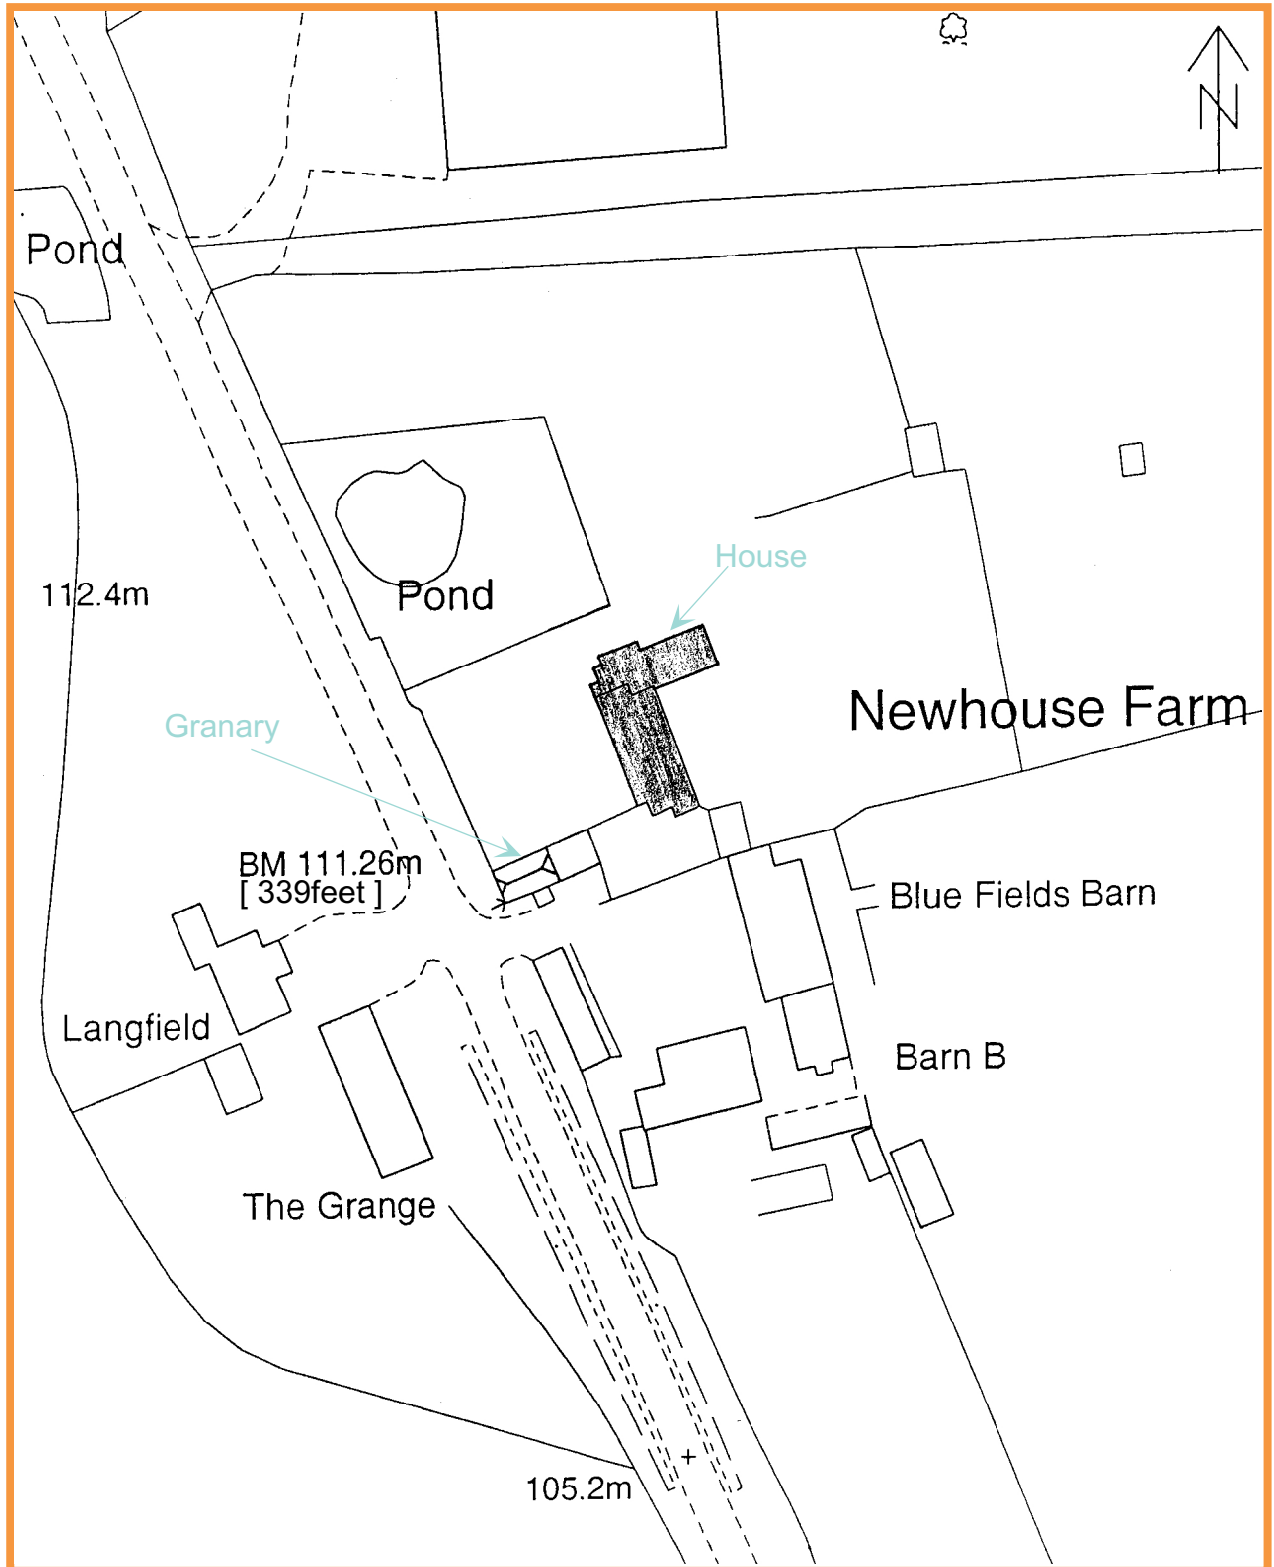

Newhouse Farm, Purton End, Debden, Essex.

Section from the Tithe map for Debden Parish in 1845

Newhouse Farm, Purton End, Debden, Essex.

Enlarged section from the Tithe map for Debden Parish in 1845. Although orientation and detail of buildings is not as O.S. map of 1897 they can all be referenced as buildings in approximately the correct positions related to the buildings surviving at present.

Newhouse Farm, Purton End, Debden, Essex.

Site map at 1:1000 scale showing Newhouse Farm