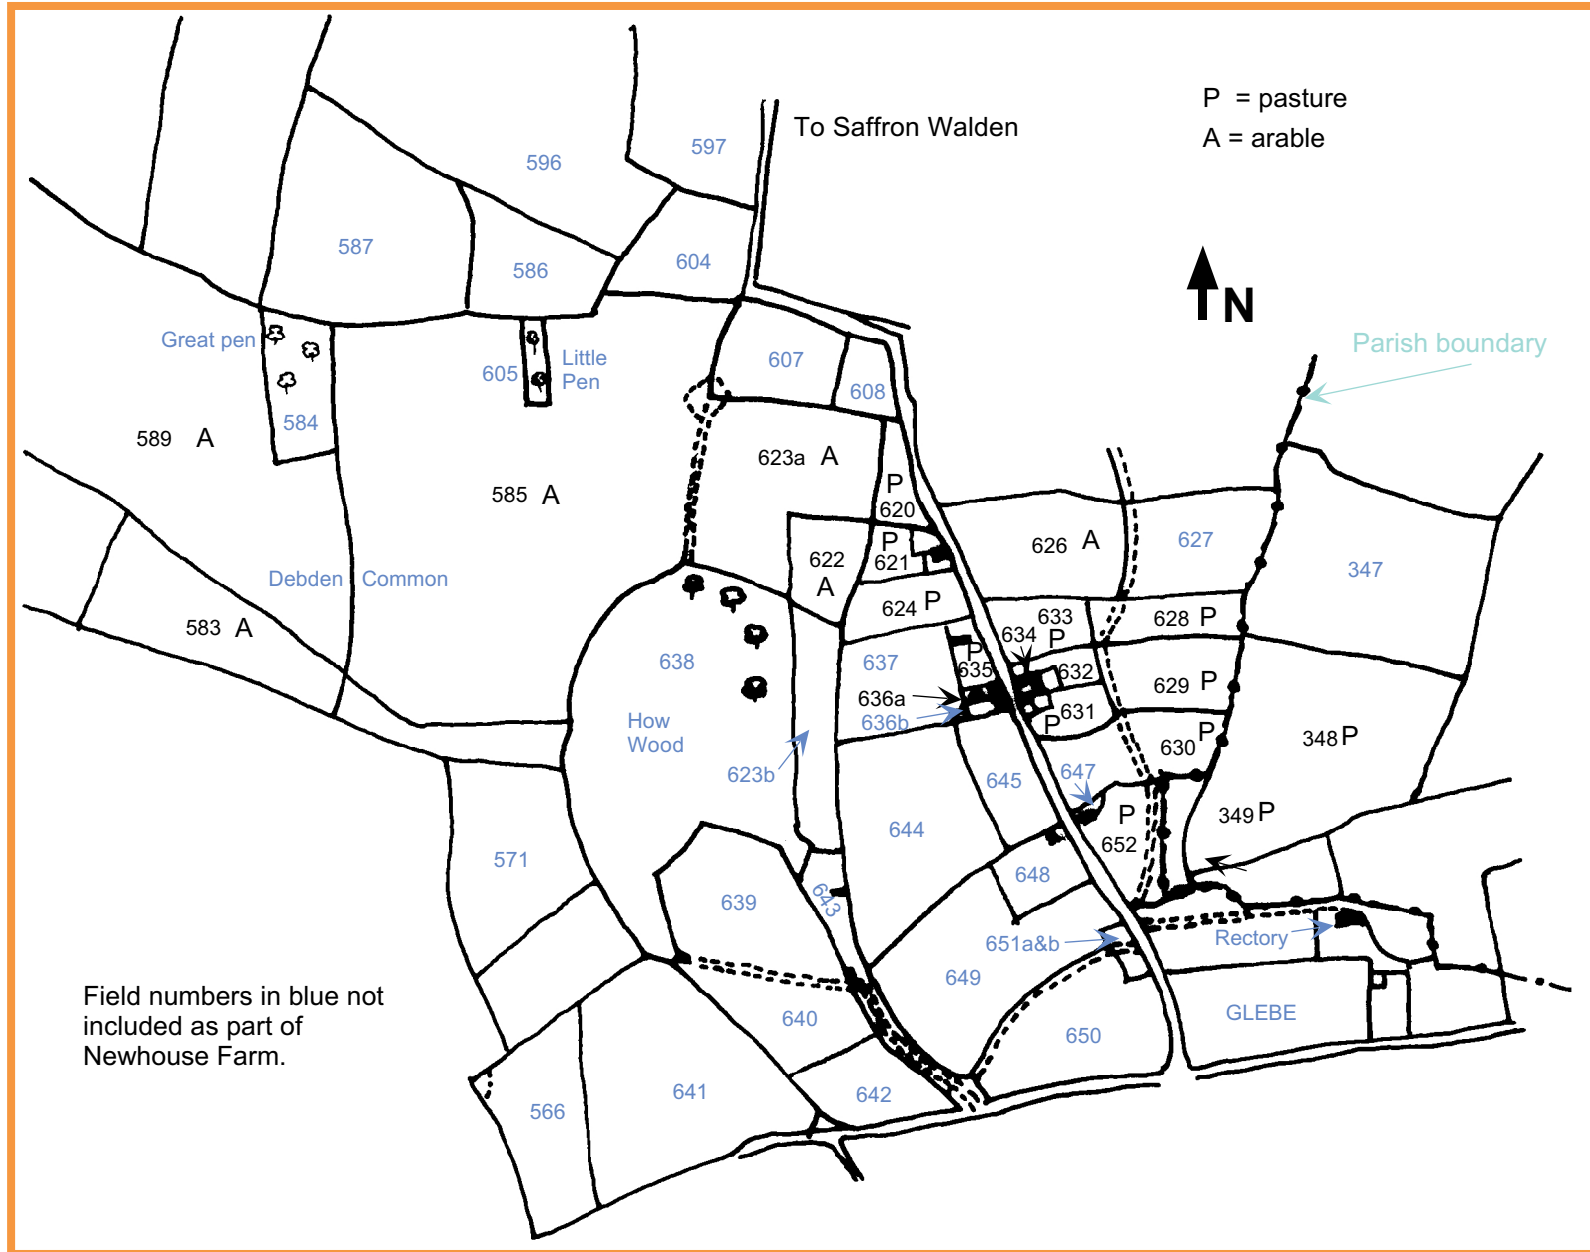

Newhouse Farm, Purton End, Debben, Essex.

Newhouse Farm, Purton End, Debden, Essex.

M4 Enlarged from part of Survey map by Thomas Nicholson for Richard Mulman Trench Chiswell Esq. of Debden Hall. 1777. To show area around Newhouse Farm. Written Survey lost.

Newhouse Farm, Purton End, Debden, Essex.

Tracing of map from 1903 Sale Catalogue for Debden Hall Estate.

Newhouse Farm, Purton End, Debden, Essex.

Newhouse Farm, Purton End, Debden, Essex.

Enlarged extract from Chapman and Andree map of Essex. 1777.