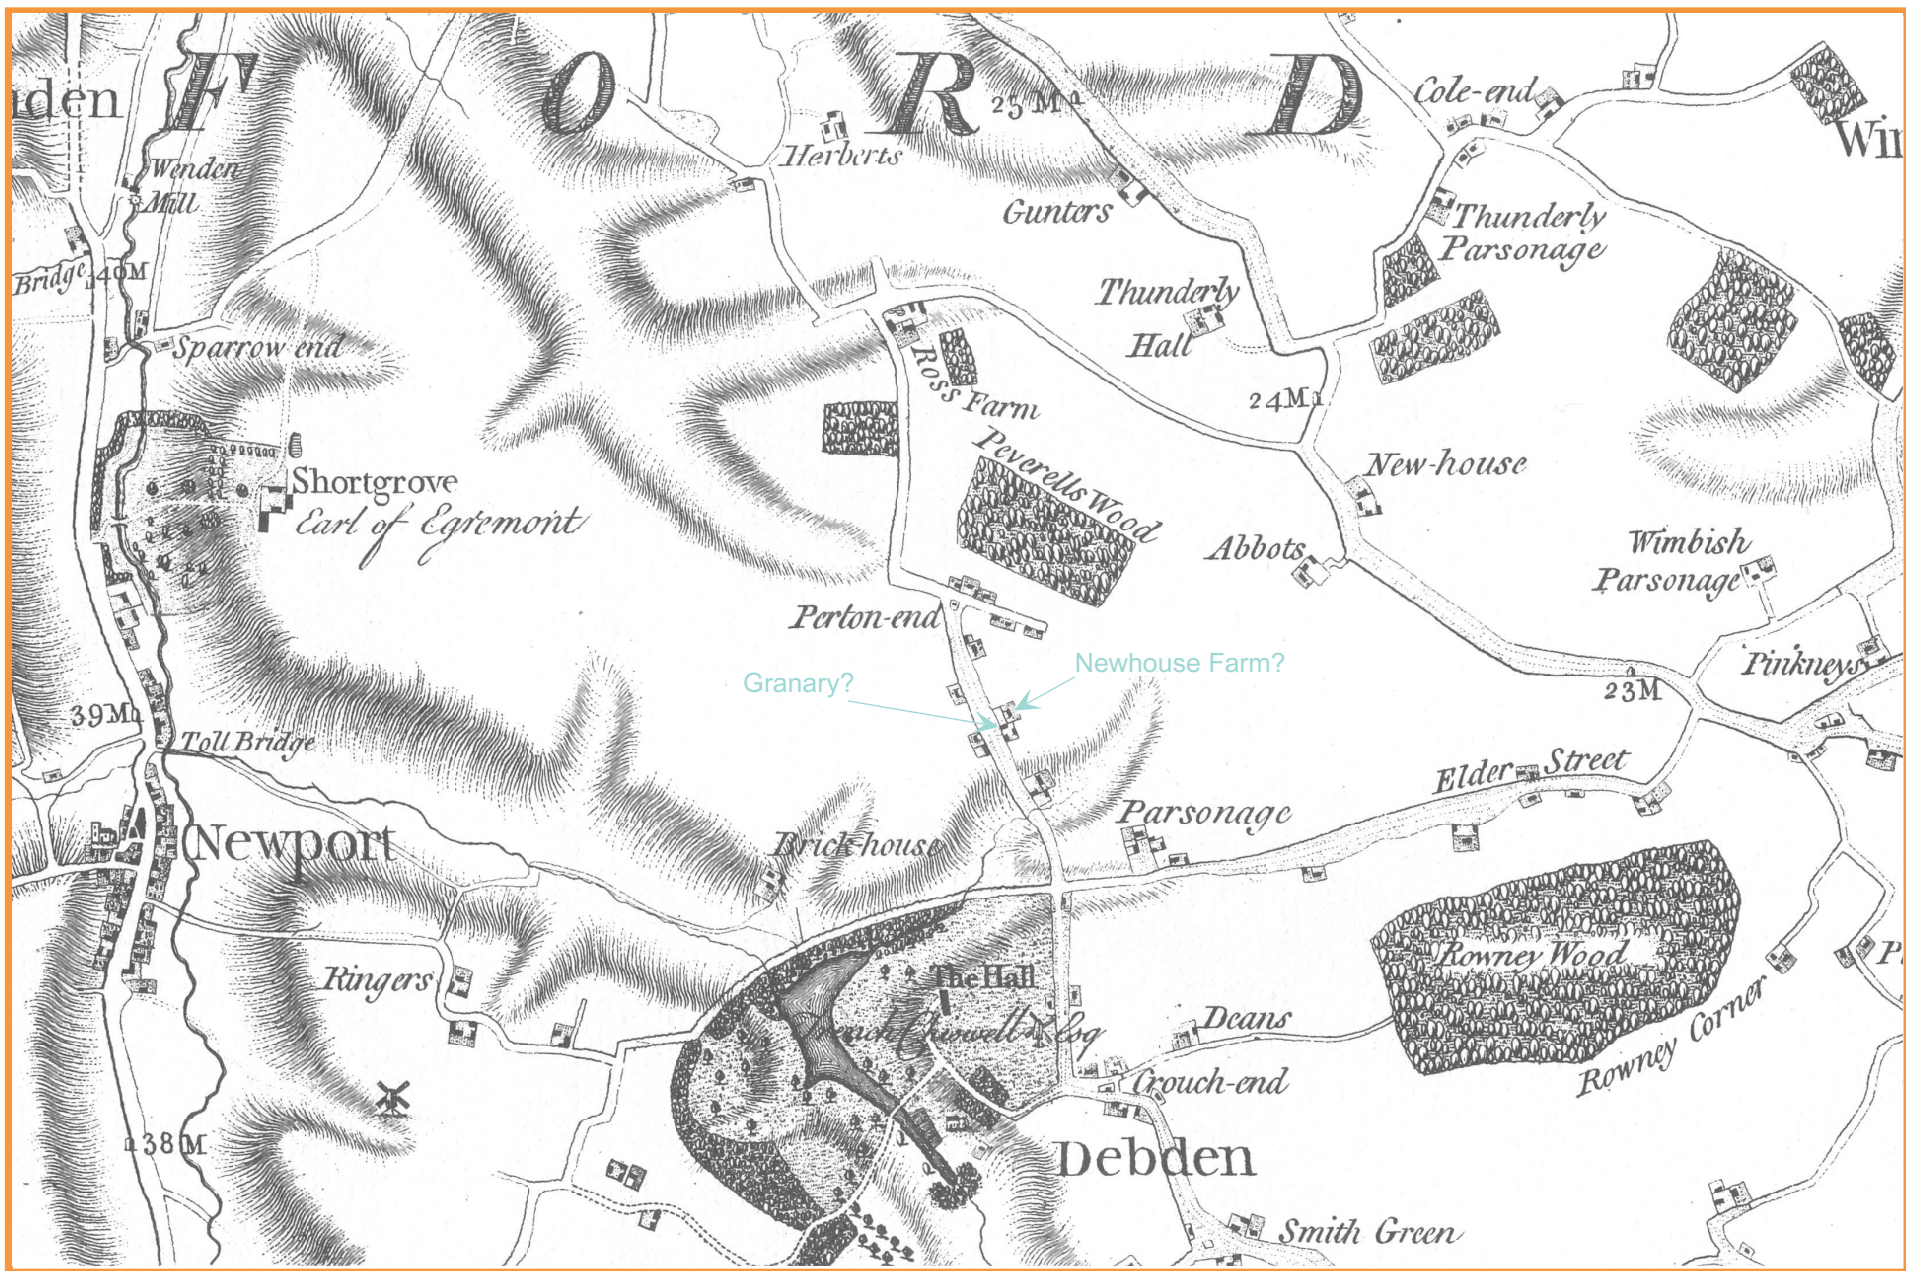

Newhouse Farm, Purton End, Debben, Essex.

Newhouse Farm, Purton End, Debden, Essex.

M4 Enlarged from part of Survey map by Thomas Nicholson for Richard Mulman Trench Chiswell Esq. of Debden Hall. 1777. To show area around Newhouse Farm. Written Survey lost.

Newhouse Farm, Purton End, Debden, Essex.

Tracing of map from 1903 Sale Catalogue for Debden Hall Estate.

Newhouse Farm, Purton End, Debden, Essex.

Newhouse Farm, Purton End, Debden, Essex.

Enlarged extract from Chapman and Andree map of Essex. 1777.