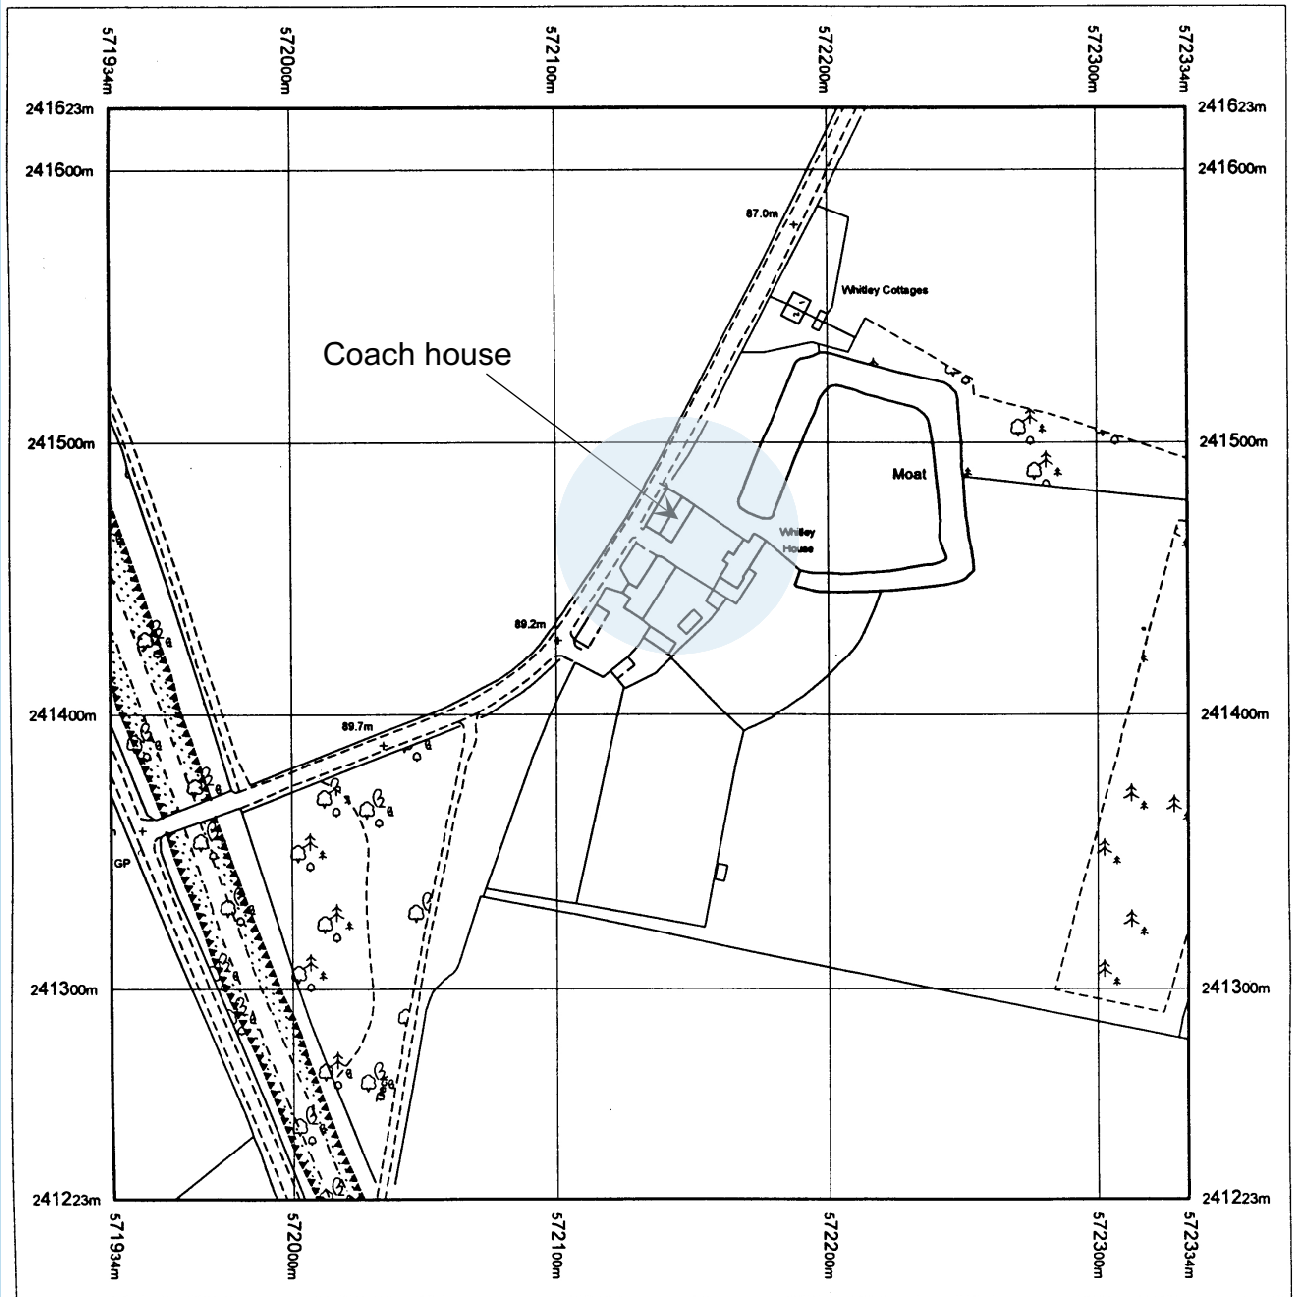

Whitley House, Four Ash Hill, Baythorne End, Birdbrook. Essex.

Produced 11.11.2009 from the Ordnance Survey National Geographic Database and incorporating surveyed revision available at this date. © Crown Copyright 2009.

Reproduction in whole or part is prohibited without the prior permission of Ordnance Survey.

Ordnance Survey, the OS Symbol and OS Sitemap are registered trademarks of Ordnance Survey, the national mapping agency of Great Britain.

Extract from the Ordnance Survey map.