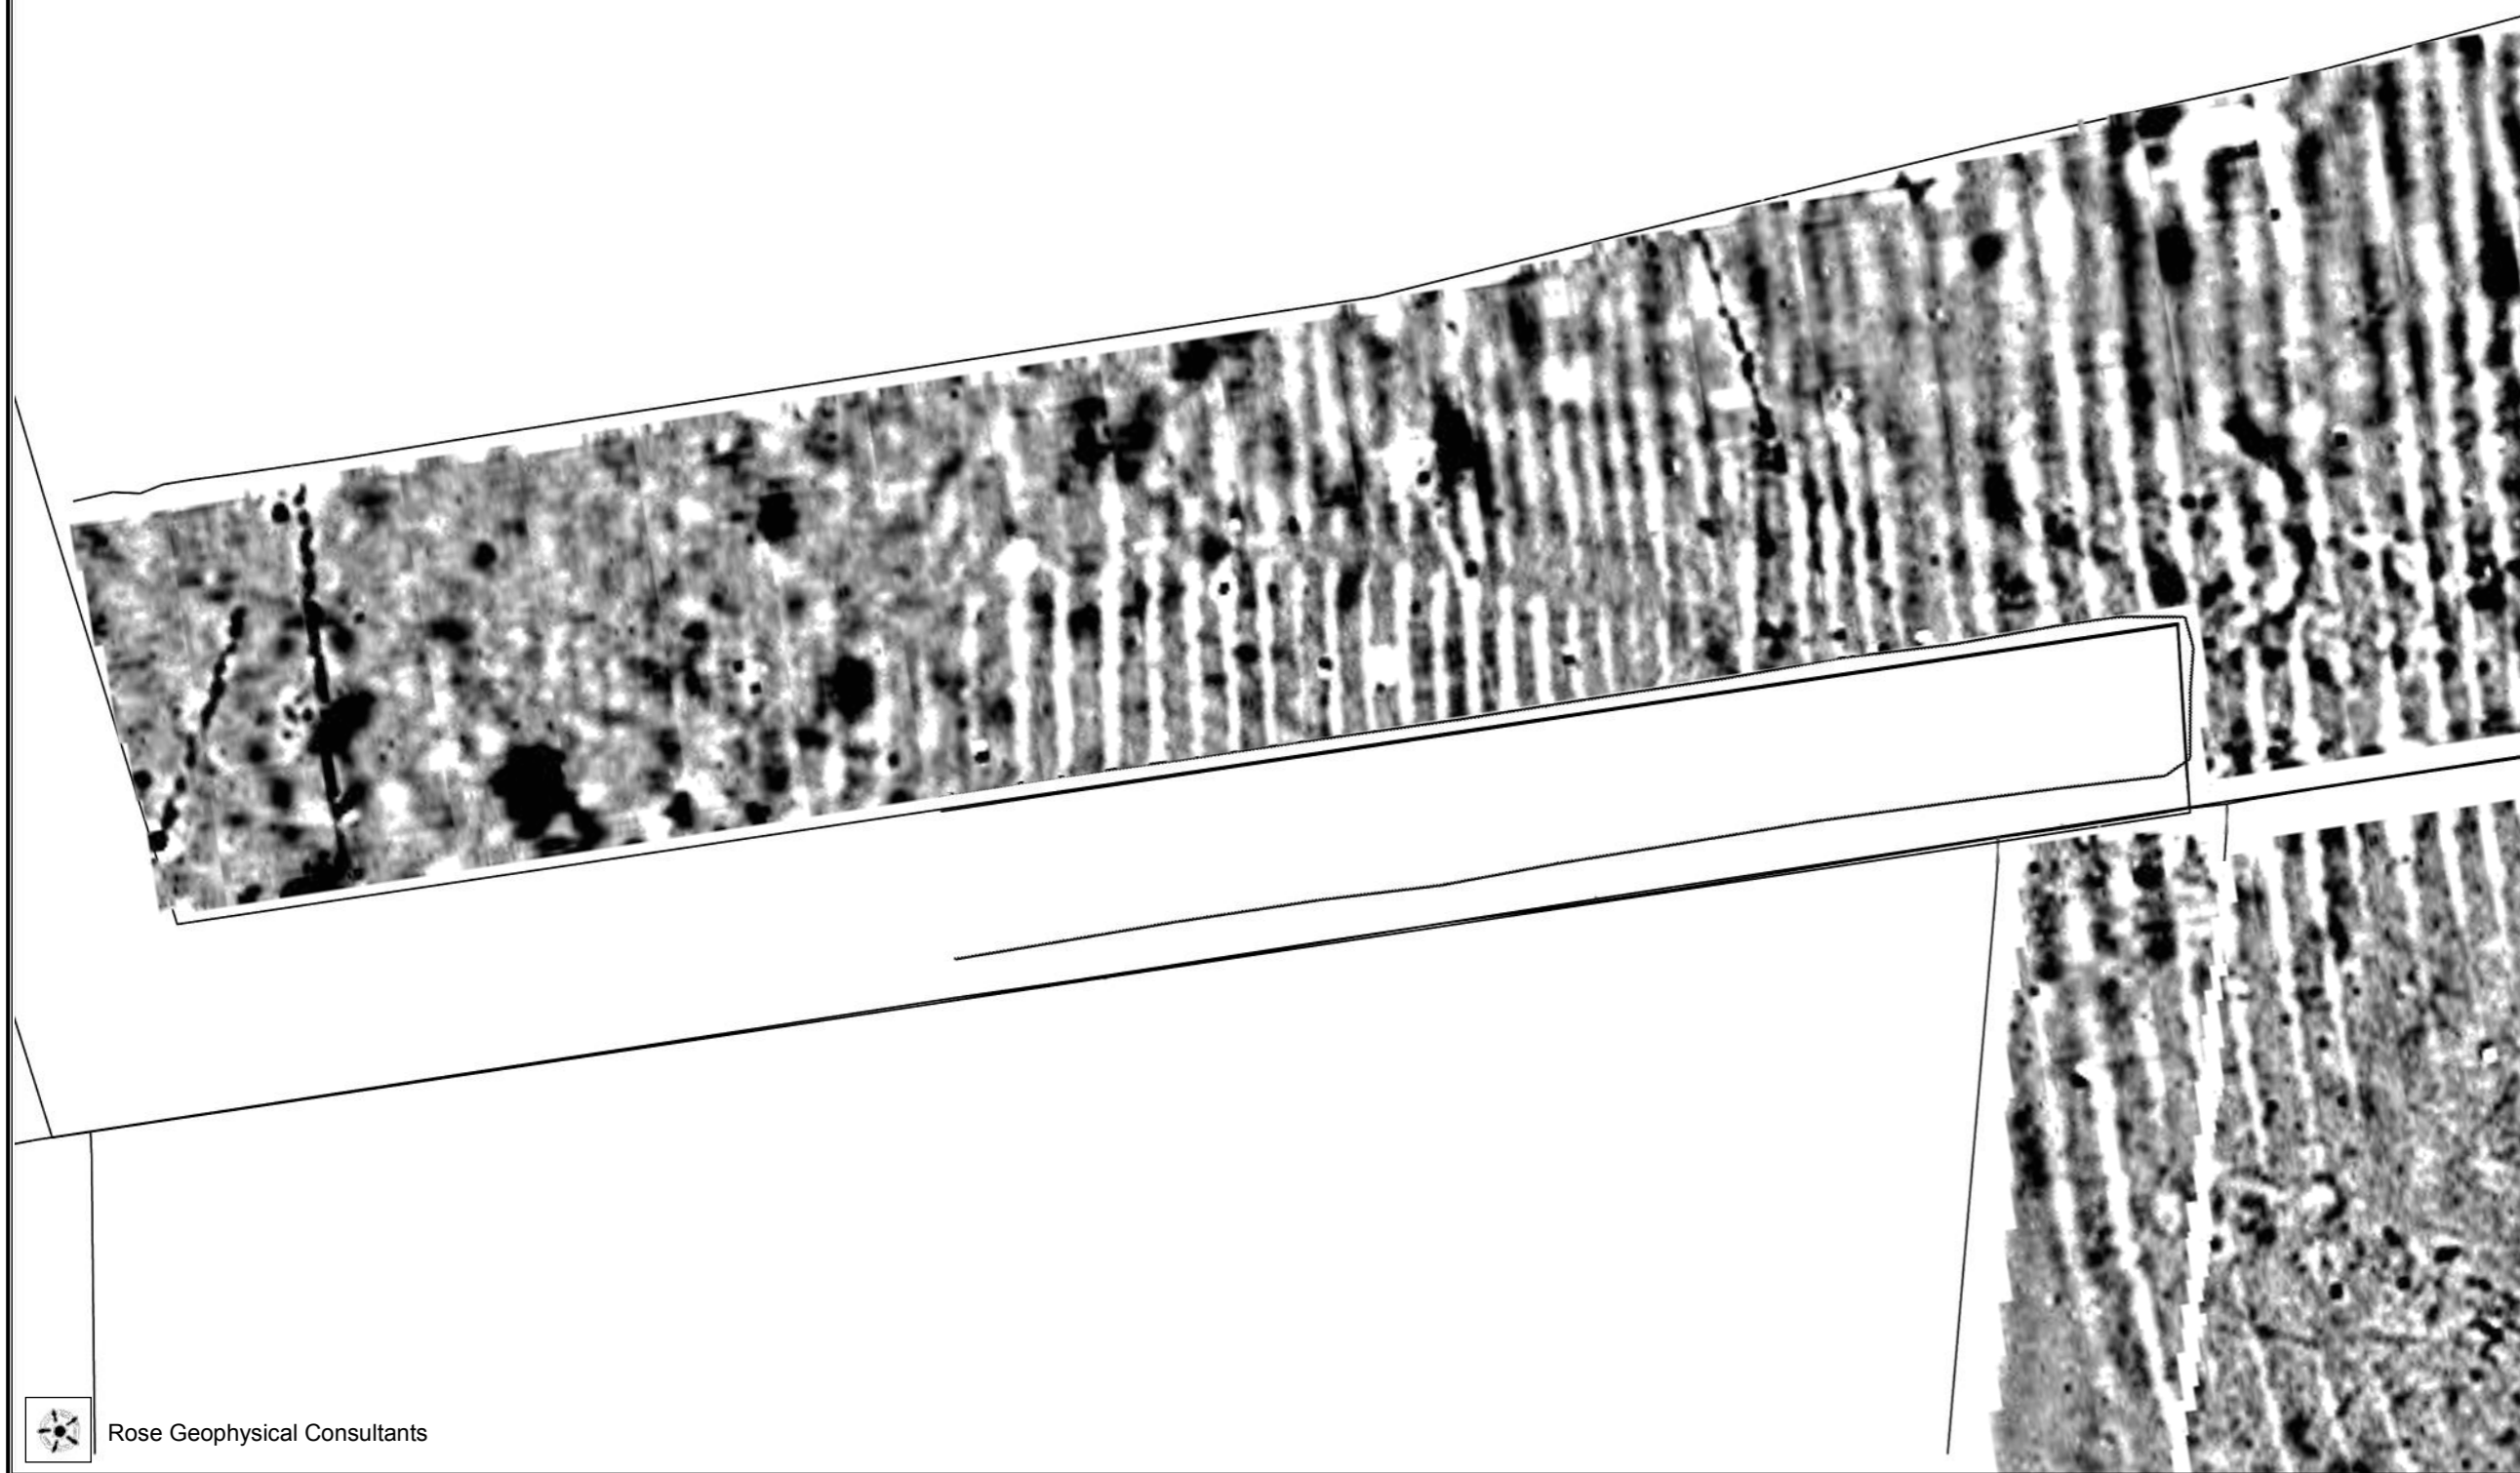

DUMBARNIE

GRADIOMETER SURVEY

Filtered Data

0m 100m

DUMBARNIE

GRADIOMETER SURVEY

Summary Relief Plot

0m 100m

DUMBARNIE

GRADIOMETER SURVEY

Summary Interpretation

- Presumed Archaeology
- Possible Archaeology
- Positive Anomaly
- Increased Response
- Positive Trend
- Negative Trend
- Ridge & Furrow
- Natural
- Service
- Ferrous / Fired
- Magnetic Disturbance

DUMBARNIE

GRADIOMETER SURVEY

Summary Greyscale

West

0m 50m

DUMBARNIE

GRADIOMETER SURVEY

Summary Interpretation