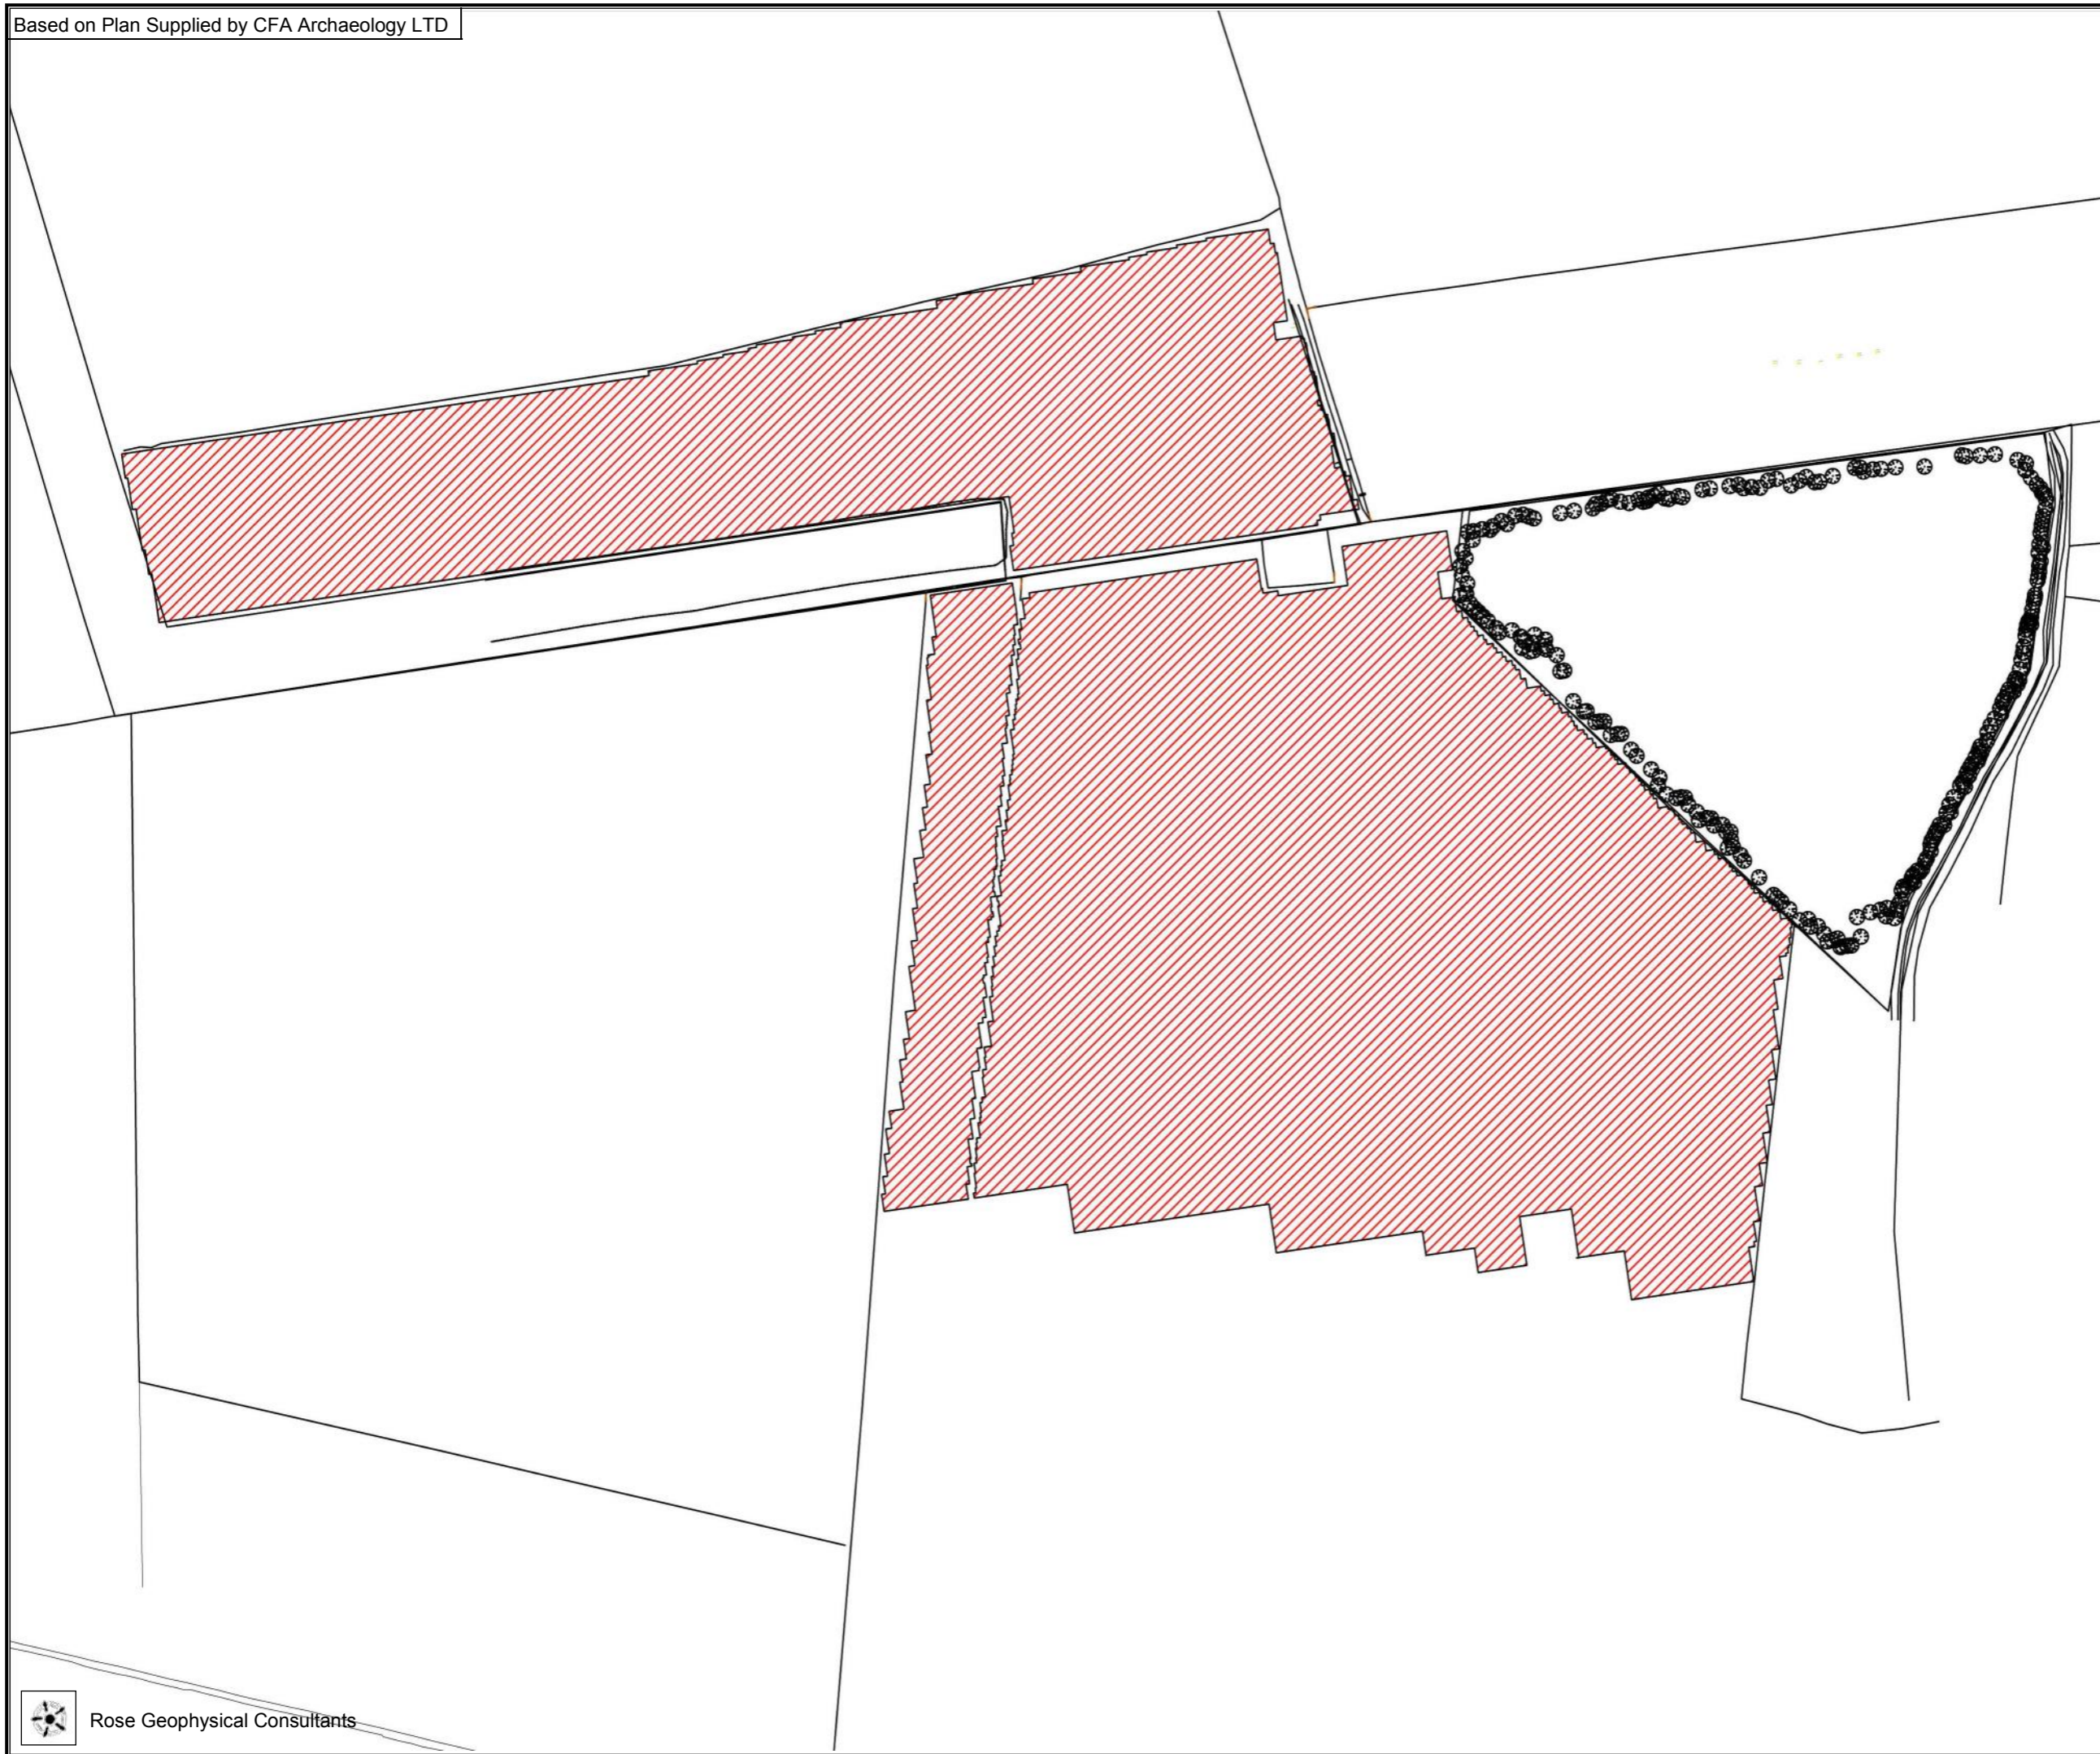

DUMBARNIE

GRADIOMETER SURVEY

Summary Location

 Survey Areas

DUMBARNIE

GRADIOMETER SURVEY

Summary Greyscale

0m 100m

DUMBARNIE

GRADIOMETER SURVEY

Filtered Data

0m 100m

DUMBARNIE

GRADIOMETER SURVEY

Summary Relief Plot

0m 100m

DUMBARNIE

GRADIOMETER SURVEY

Summary Interpretation

- Presumed Archaeology
- Possible Archaeology
- Positive Anomaly
- Increased Response
- Positive Trend
- Negative Trend
- Ridge & Furrow
- Natural
- Service
- Ferrous / Fired
- Magnetic Disturbance

DUMBARNIE

GRADIOMETER SURVEY

Summary Greyscale

West

0m 50m

DUMBARNIE

GRADIOMETER SURVEY

Summary Interpretation