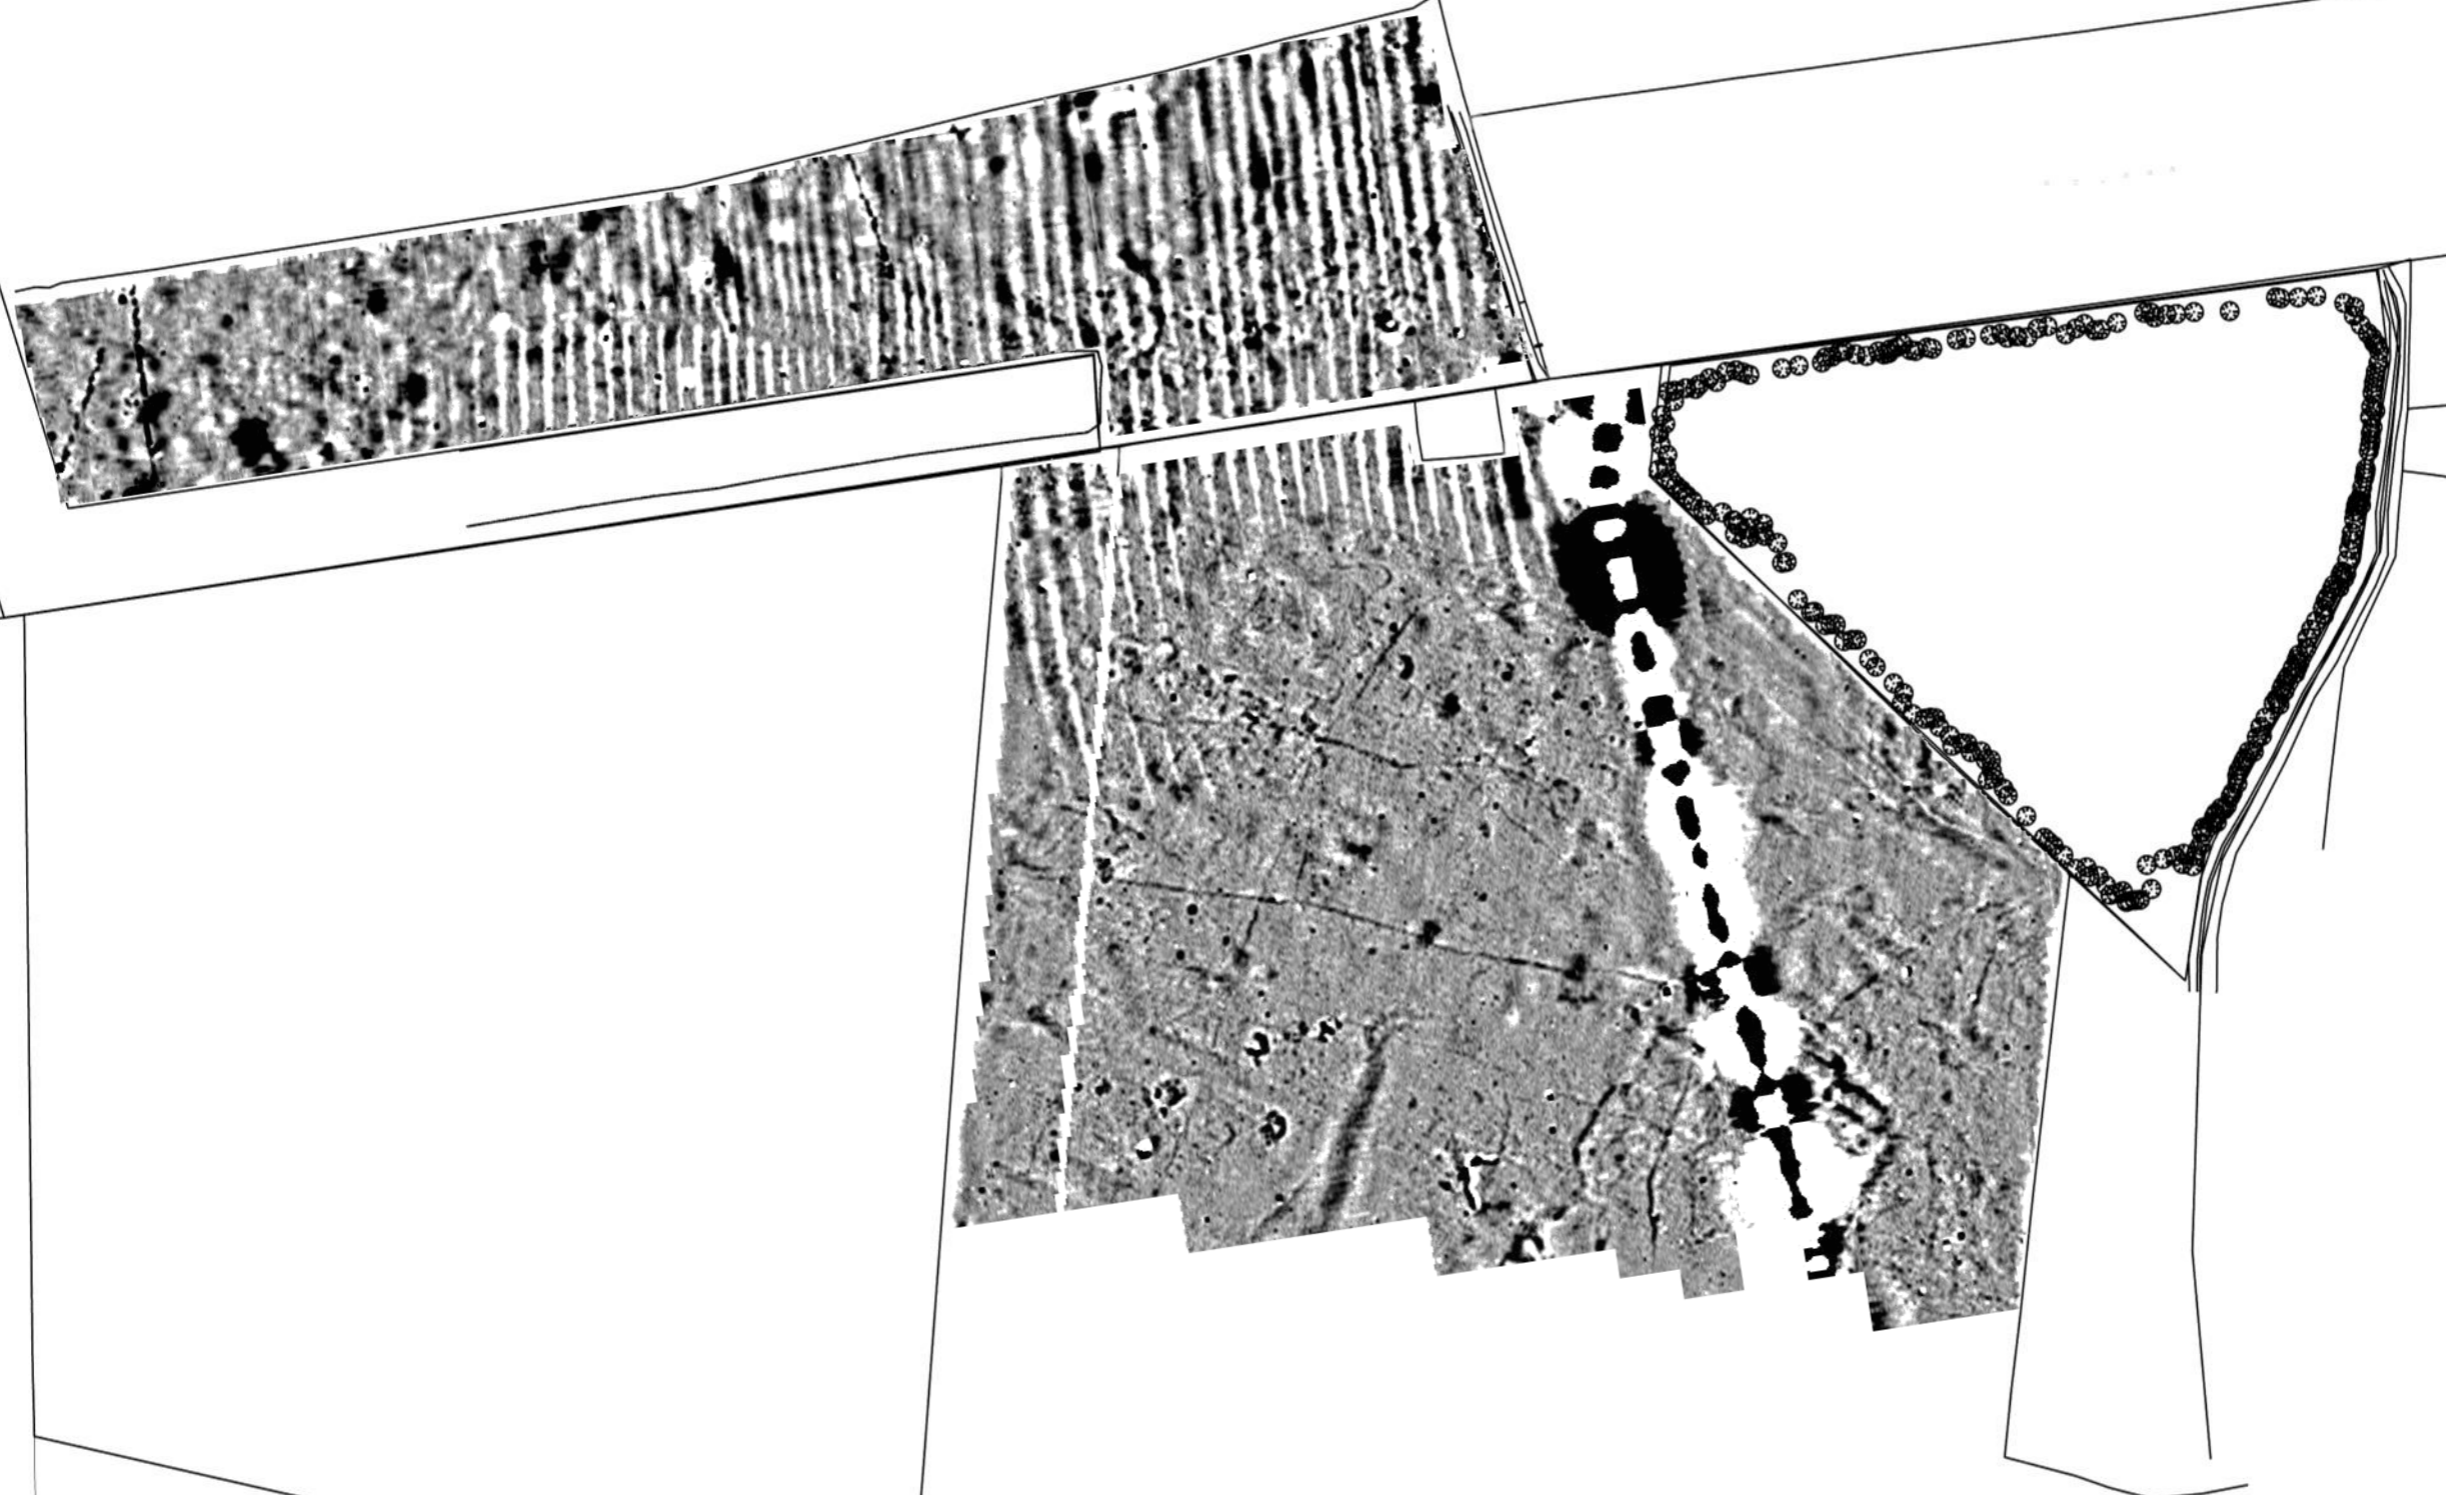

DUMBARNIE

GRADIOMETER SURVEY

Summary Location

 Survey Areas

DUMBARNIE

GRADIOMETER SURVEY

Summary Greyscale

0m 100m

DUMBARNIE

GRADIOMETER SURVEY

Filtered Data

0m 100m

DUMBARNIE

GRADIOMETER SURVEY

Summary Relief Plot

0m 100m

DUMBARNIE

GRADIOMETER SURVEY

Summary Interpretation

- Presumed Archaeology
- Possible Archaeology
- Positive Anomaly
- Increased Response
- Positive Trend
- Negative Trend
- Ridge & Furrow
- Natural
- Service
- Ferrous / Fired
- Magnetic Disturbance