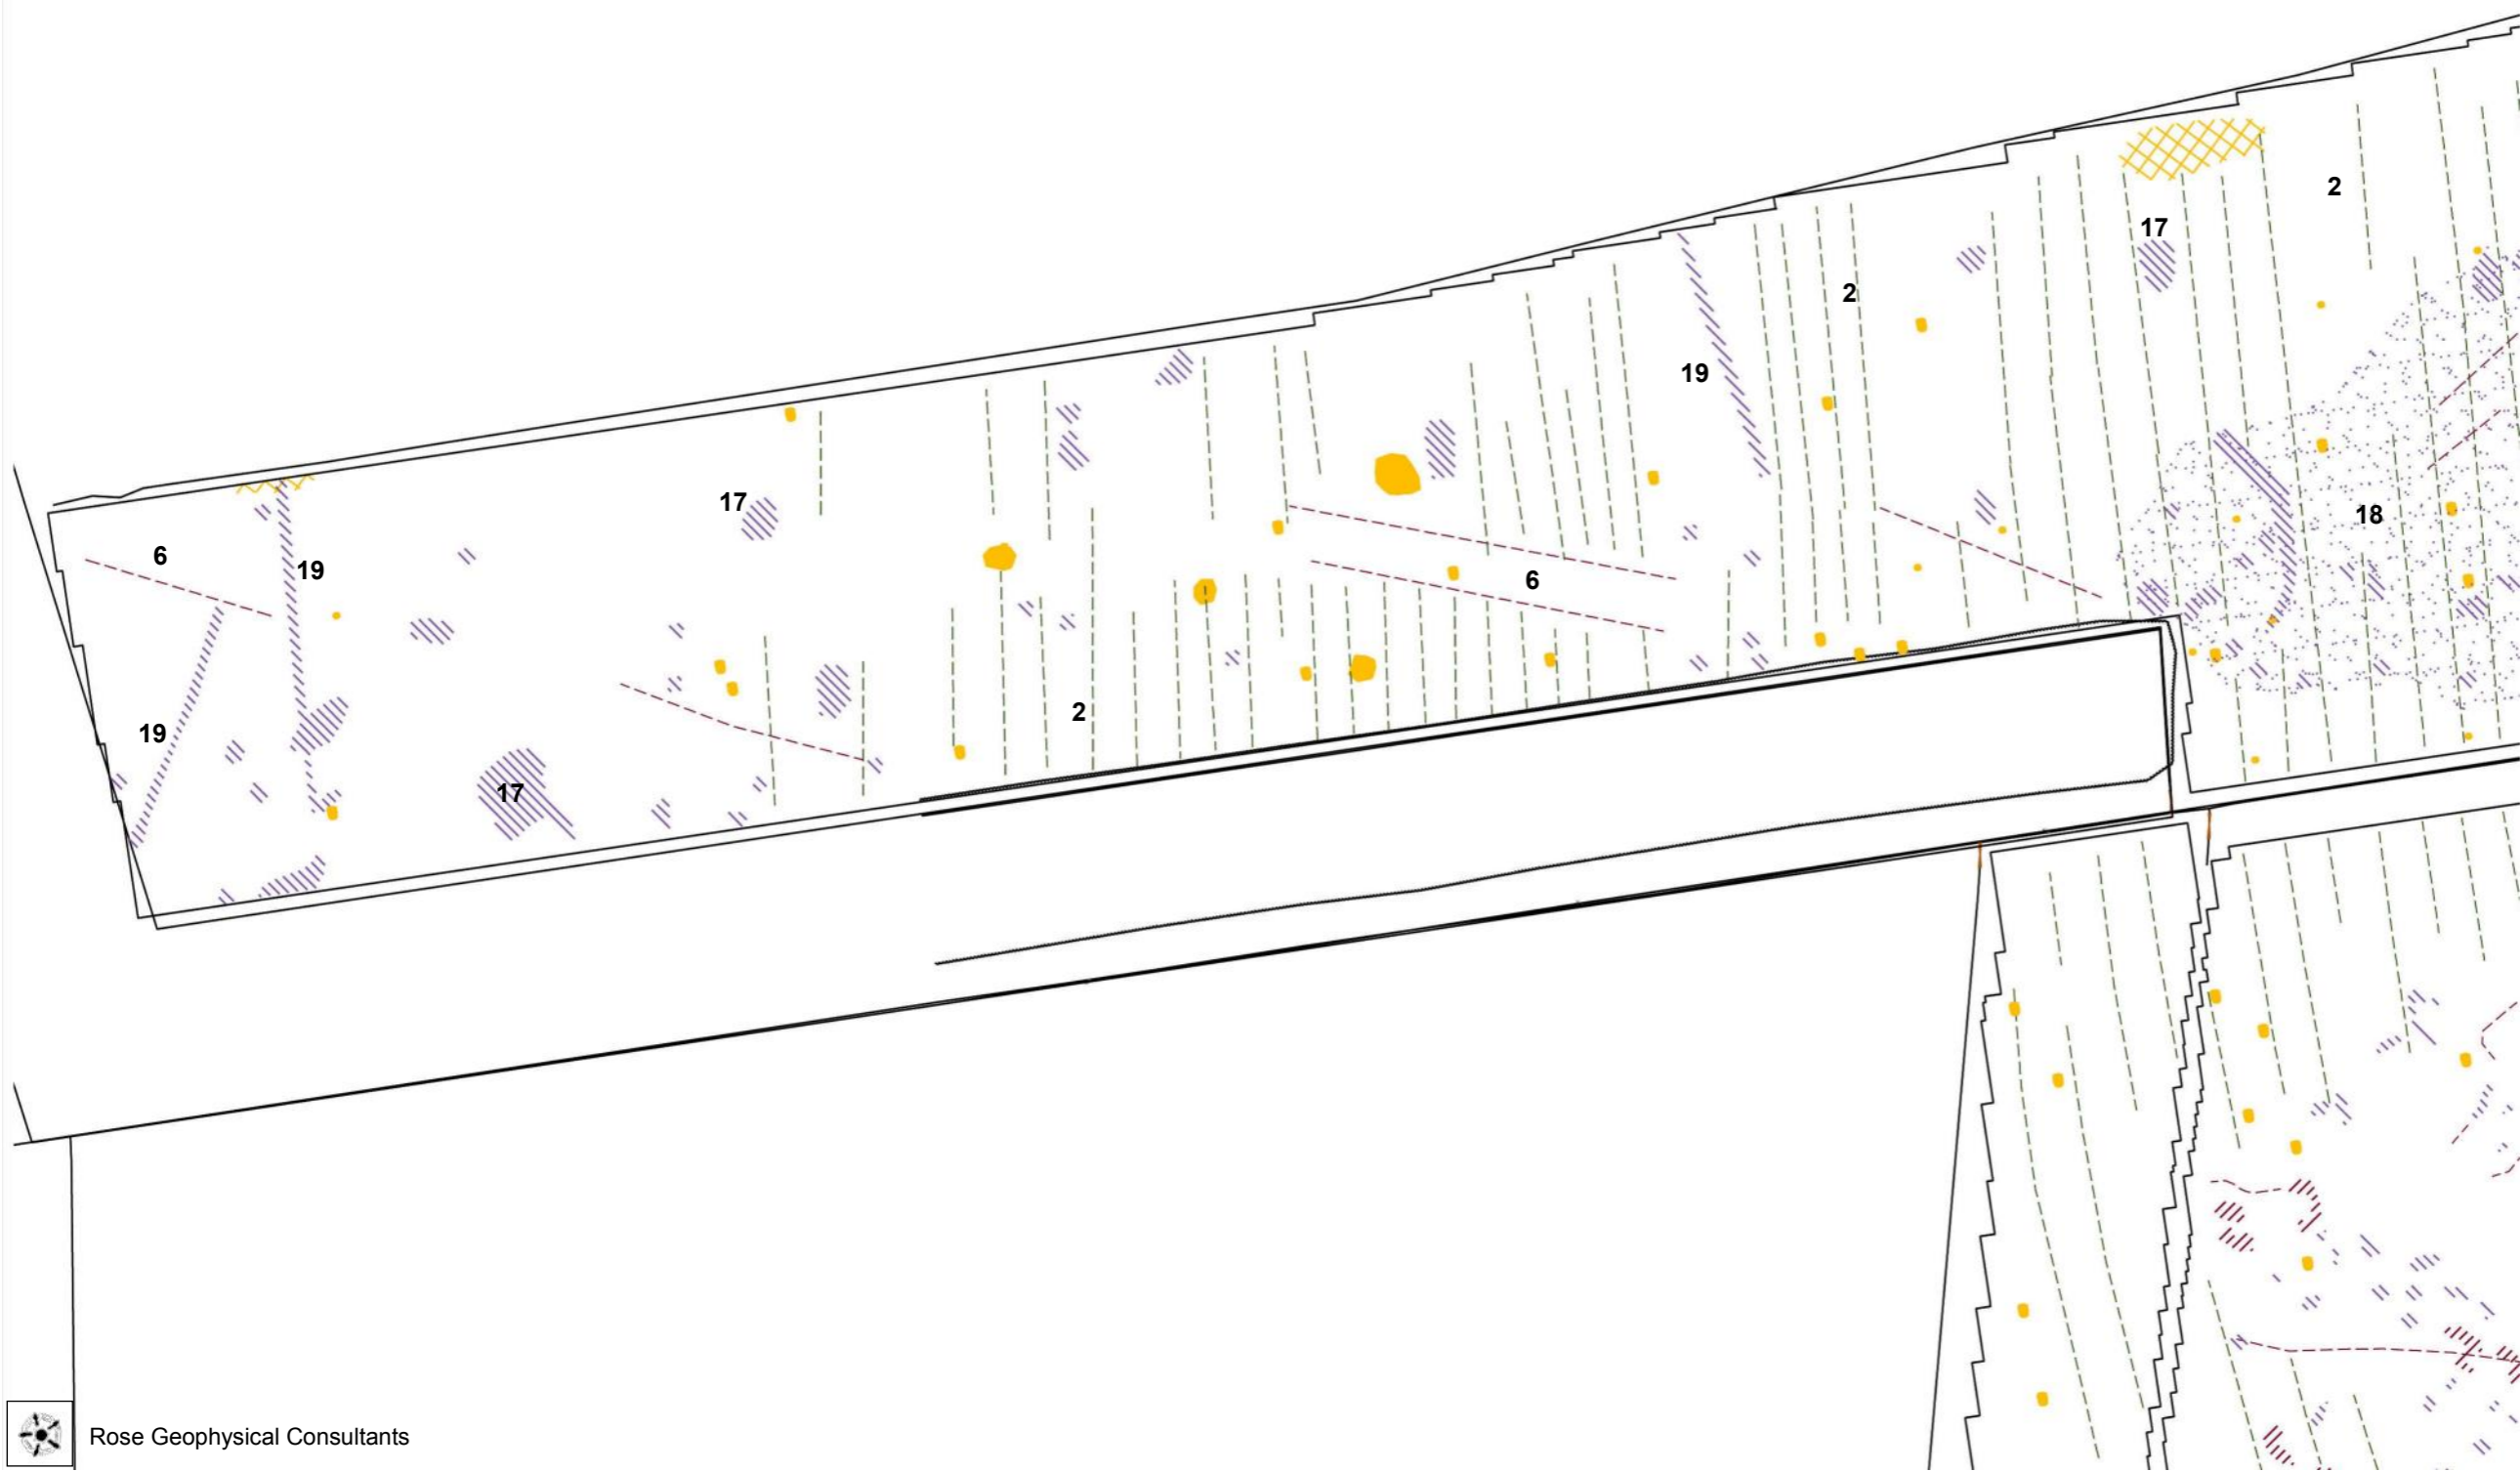

DUMBARNIE

GRADIOMETER SURVEY

Filtered Data

0m 100m

DUMBARNIE

GRADIOMETER SURVEY

Summary Relief Plot

0m 100m

DUMBARNIE

GRADIOMETER SURVEY

Summary Interpretation

- Presumed Archaeology
- Possible Archaeology
- Positive Anomaly
- Increased Response
- Positive Trend
- Negative Trend
- Ridge & Furrow
- Natural
- Service
- Ferrous / Fired
- Magnetic Disturbance

DUMBARNIE

GRADIOMETER SURVEY

Summary Greyscale

West

0m 50m

DUMBARNIE

GRADIOMETER SURVEY

Summary Interpretation

West

-  Presumed Archaeology
-  Possible Archaeology
-  Positive Anomaly
-  Increased Response
-  Positive Trend
-  Negative Trend
-  Ridge & Furrow
-  Natural
-  Service
-  Ferrous / Fired
-  Magnetic Disturbance