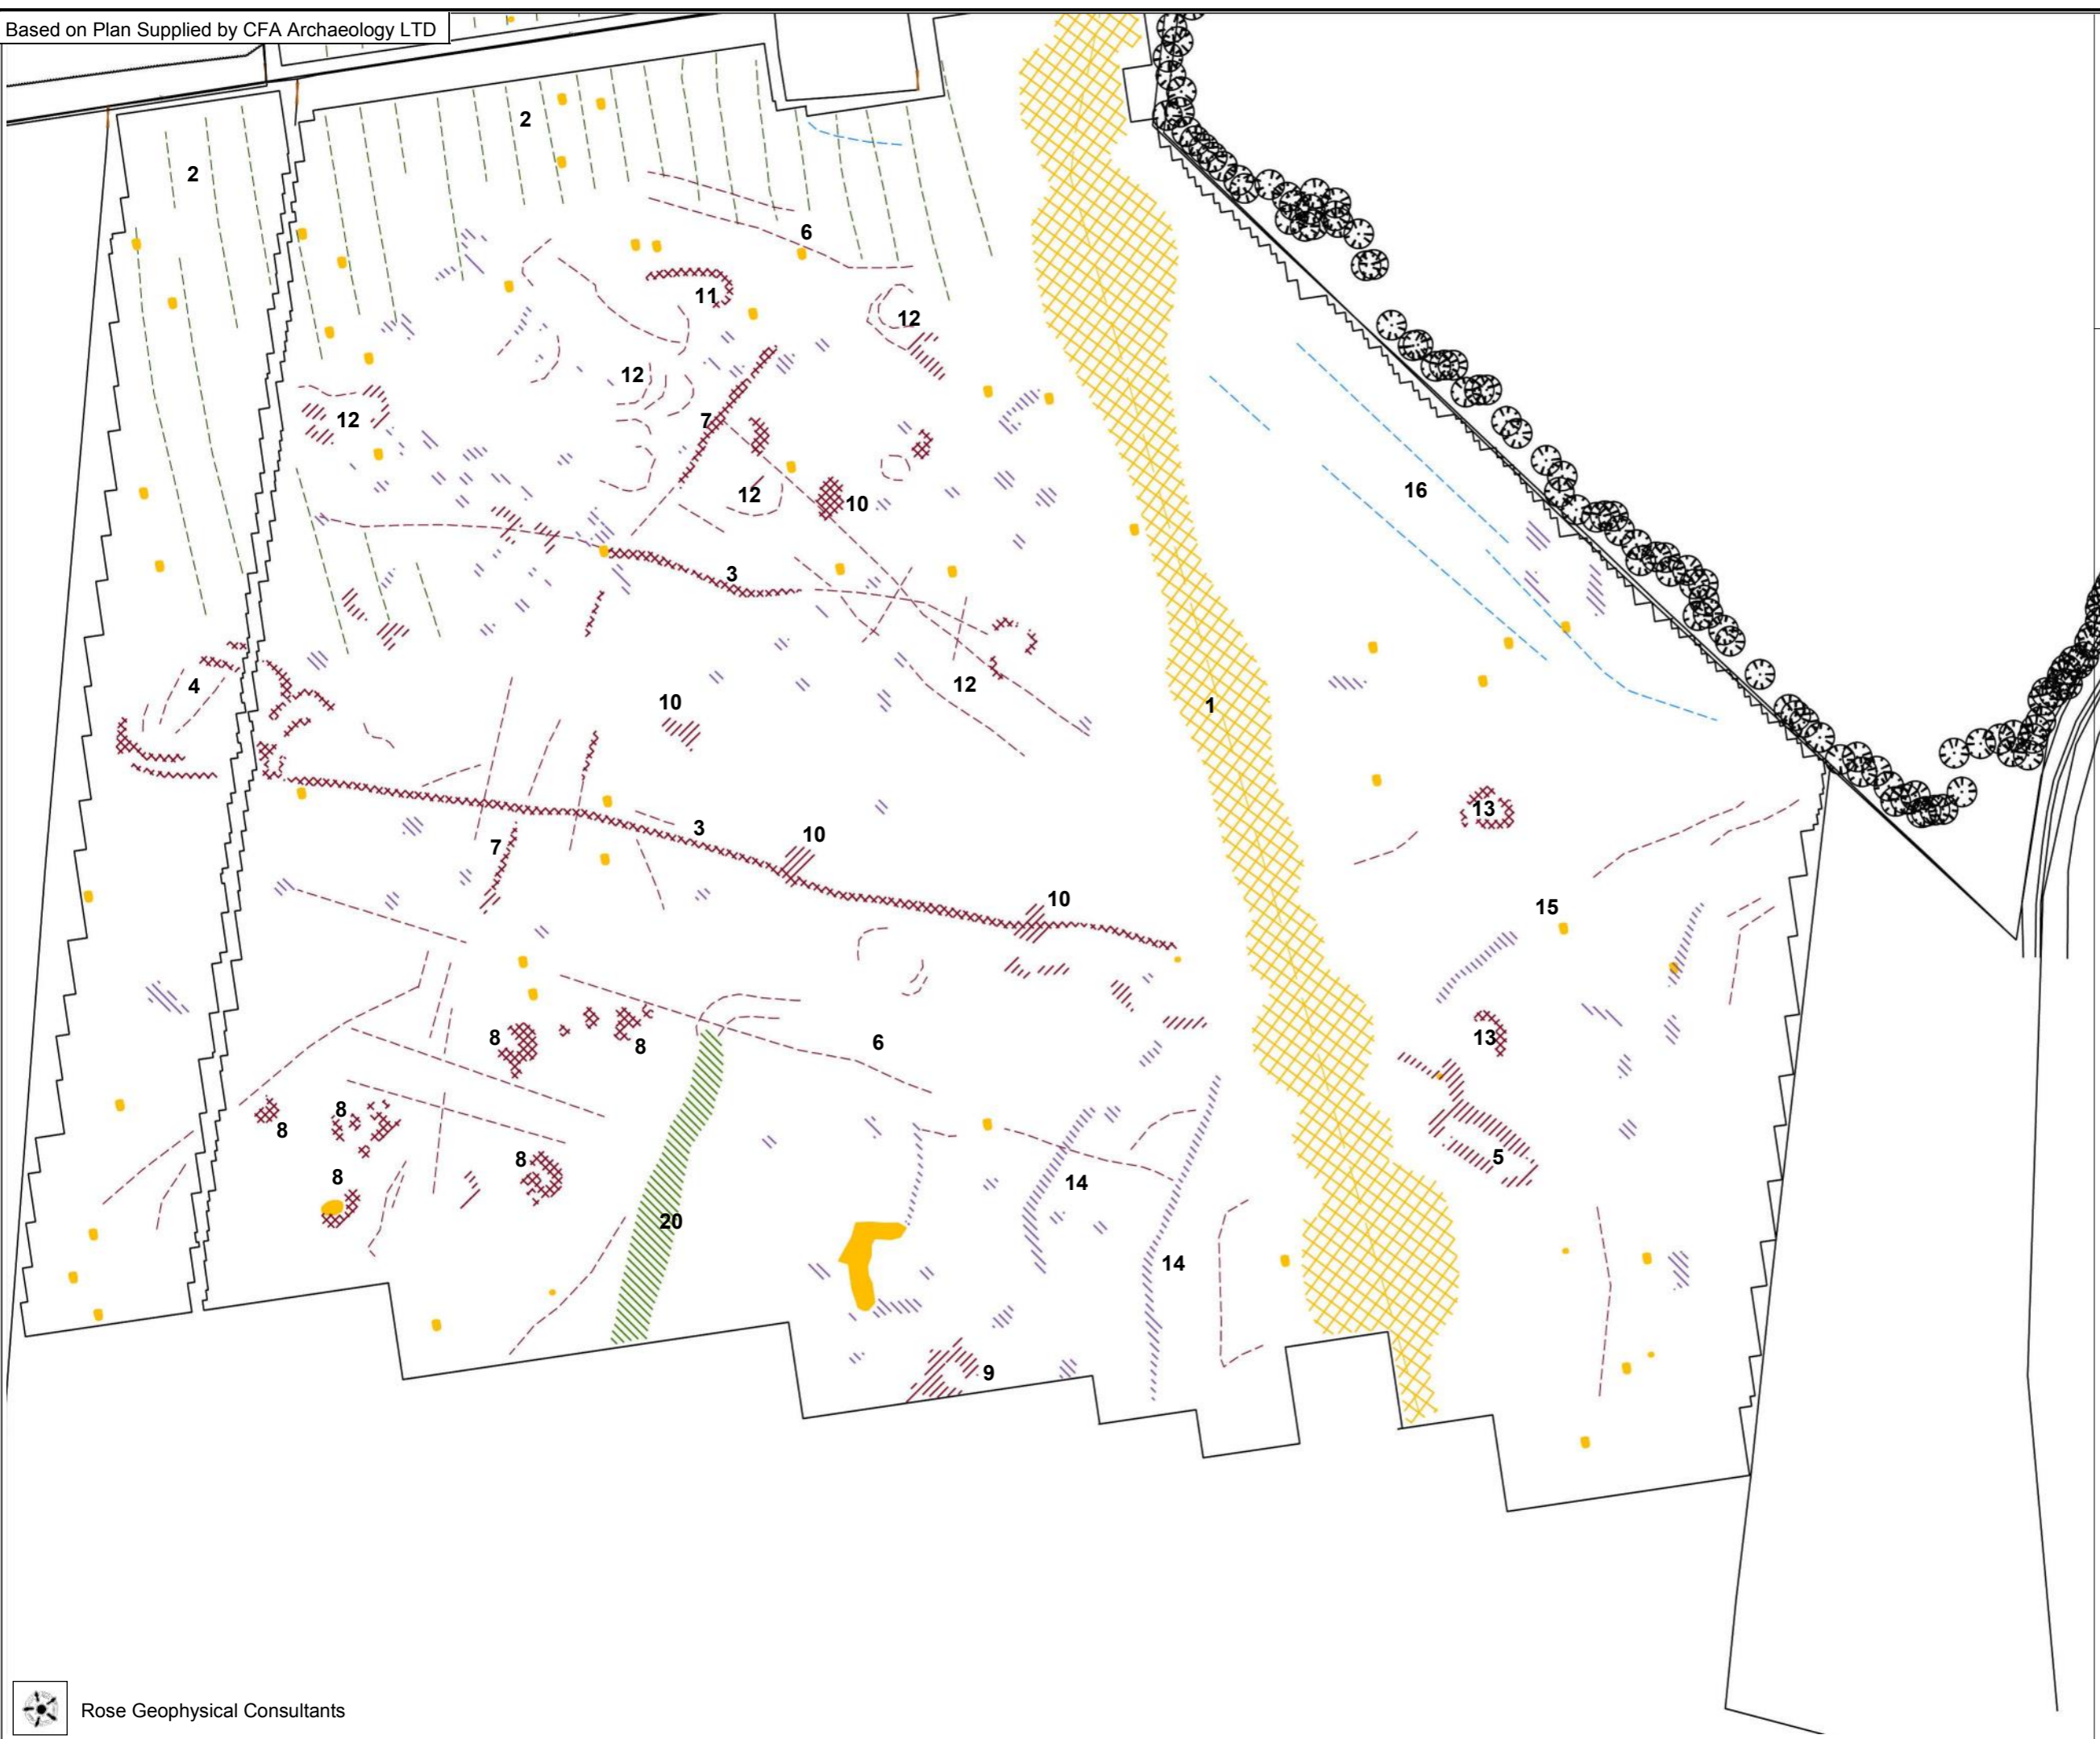

DUMBARNIE

GRADIOMETER SURVEY

Summary Greyscale

South

0m 50m

DUMBARNIE

GRADIOMETER SURVEY

Summary Interpretation

South

-  Presumed Archaeology
-  Possible Archaeology
-  Positive Anomaly
-  Increased Response
-  Positive Trend
-  Negative Trend
-  Ridge & Furrow
-  Natural
-  Service
-  Ferrous / Fired
-  Magnetic Disturbance