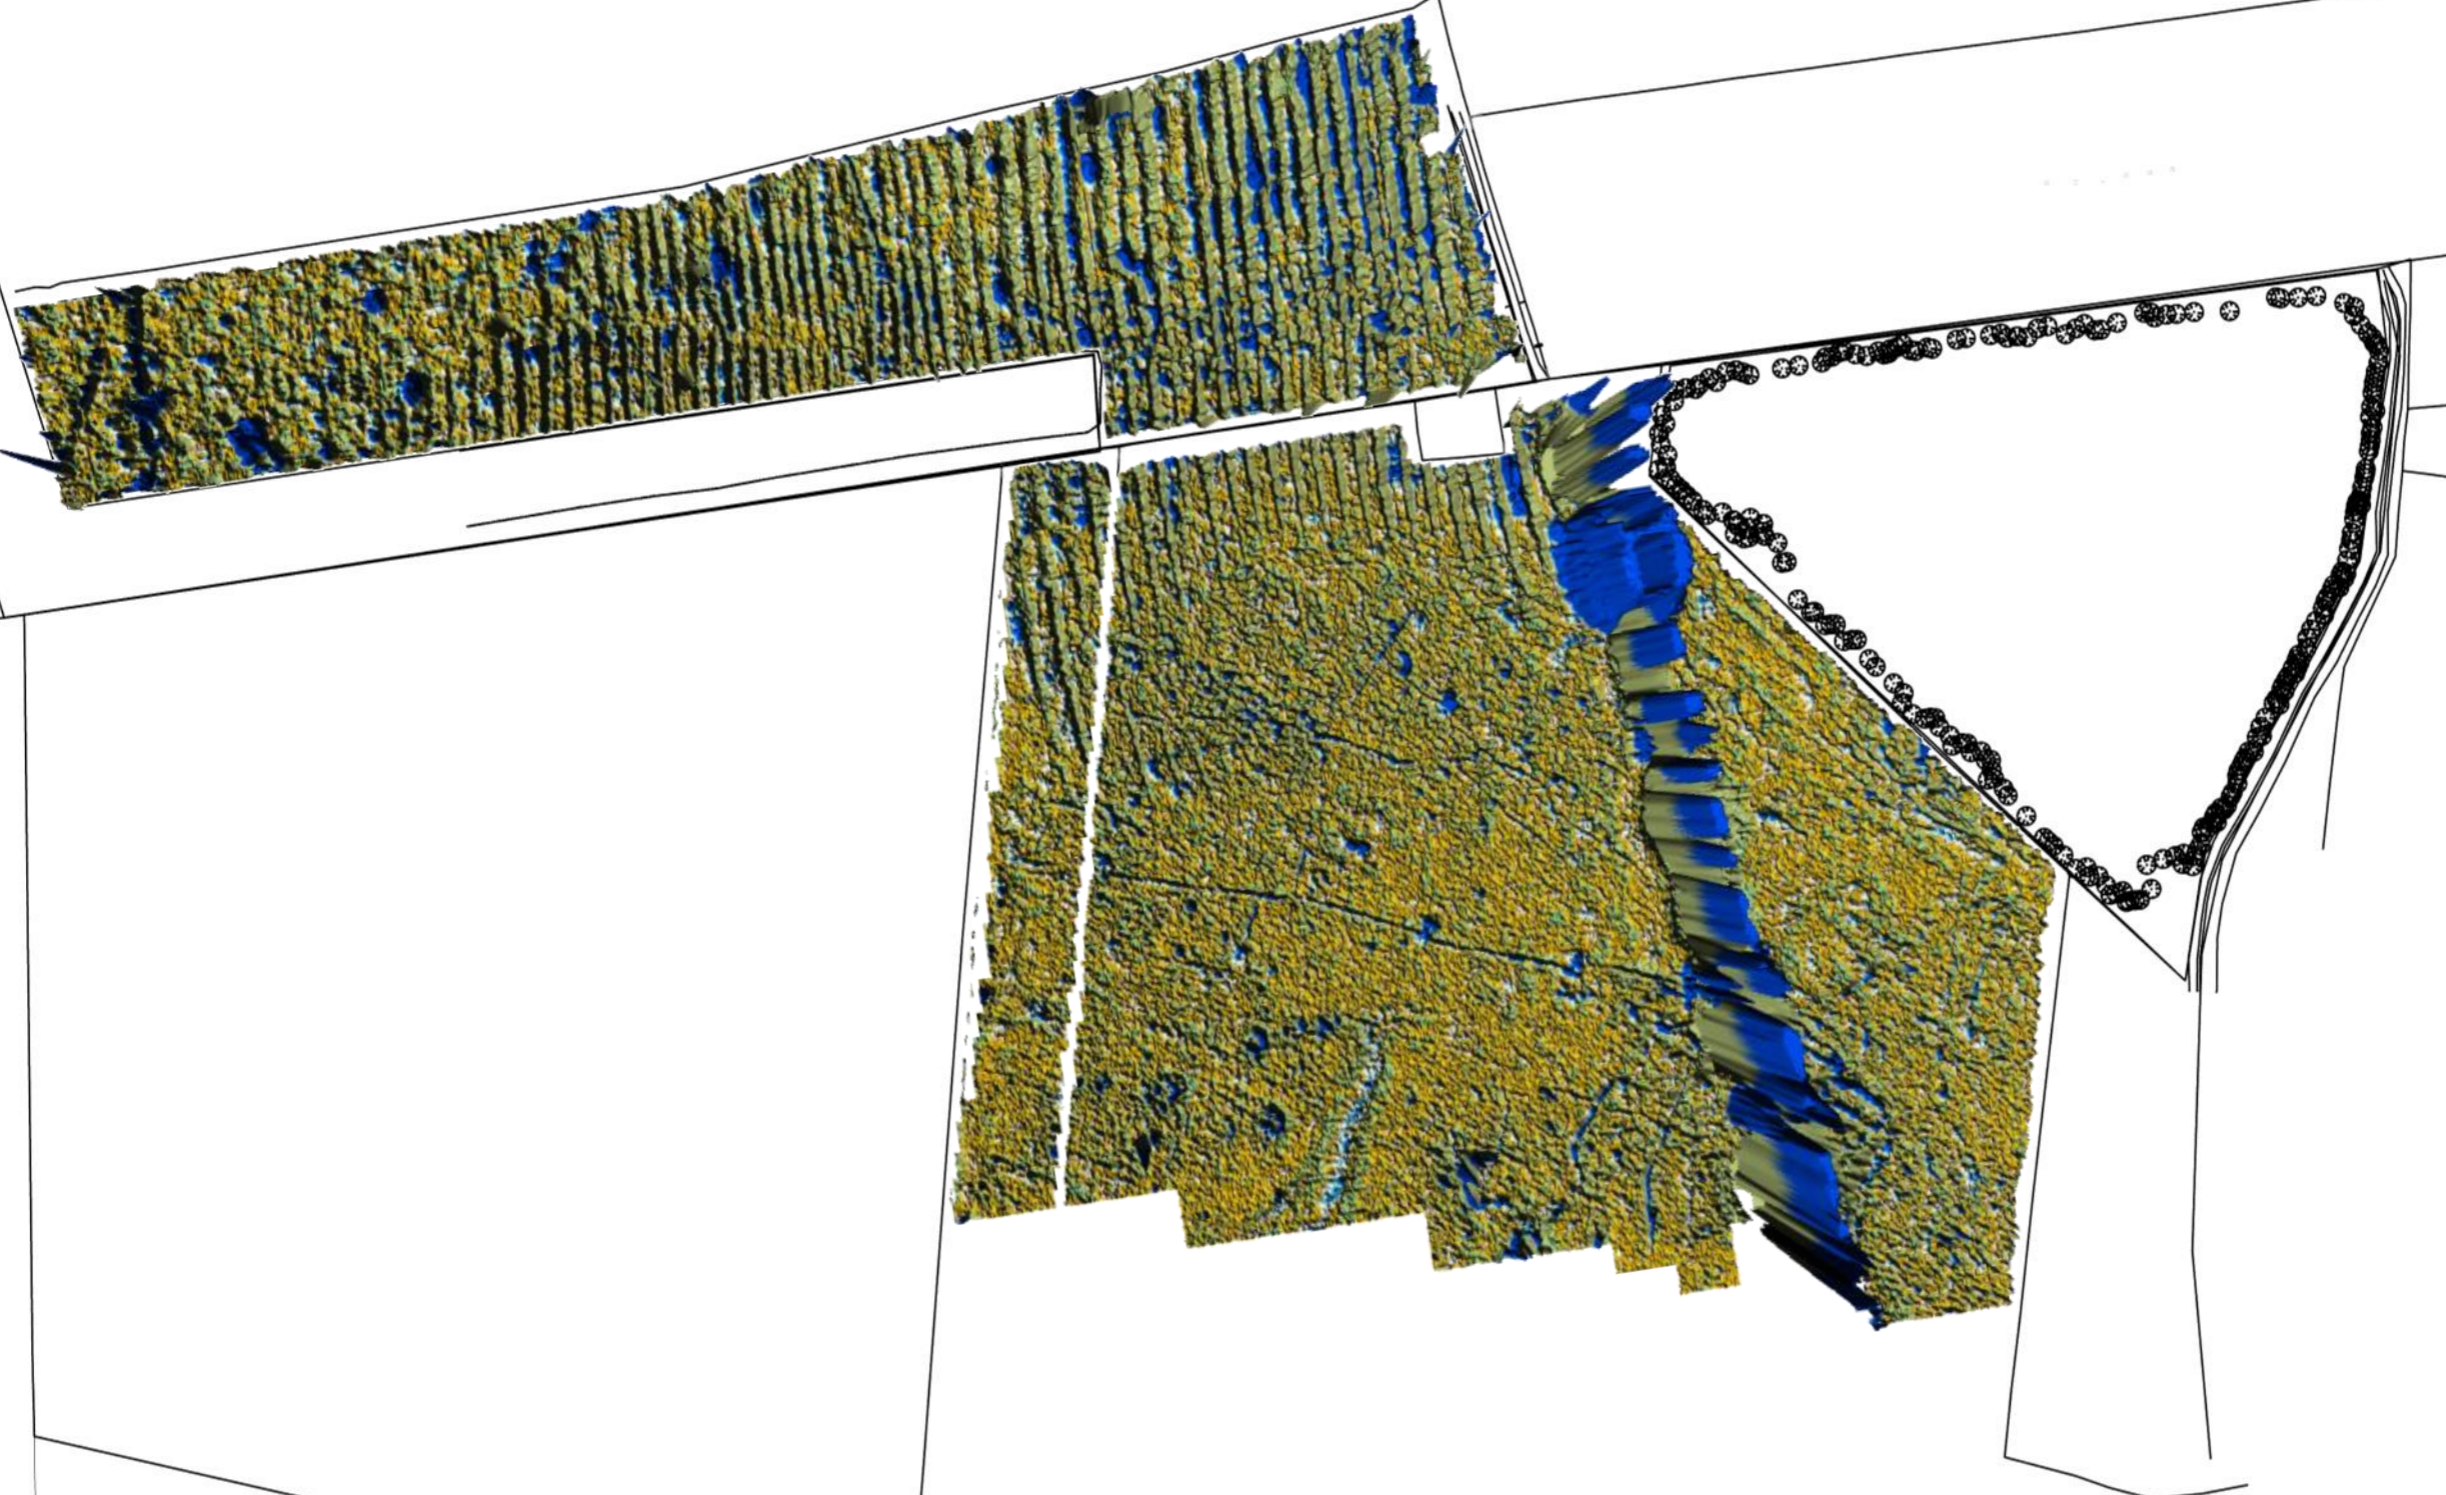

DUMBARNIE

GRADIOMETER SURVEY

Summary Location

 Survey Areas

DUMBARNIE

GRADIOMETER SURVEY

Summary Greyscale

0m 100m

DUMBARNIE

GRADIOMETER SURVEY

Filtered Data

0m 100m

DUMBARNIE

GRADIOMETER SURVEY

Summary Relief Plot

0m 100m

DUMBARNIE

GRADIOMETER SURVEY

Summary Interpretation

- Presumed Archaeology
- Possible Archaeology
- Positive Anomaly
- Increased Response
- Positive Trend
- Negative Trend
- Ridge & Furrow
- Natural
- Service
- Ferrous / Fired
- Magnetic Disturbance

DUMBARNIE

GRADIOMETER SURVEY

Summary Greyscale

West

0m 50m

DUMBARNIE

GRADIOMETER SURVEY

Summary Interpretation