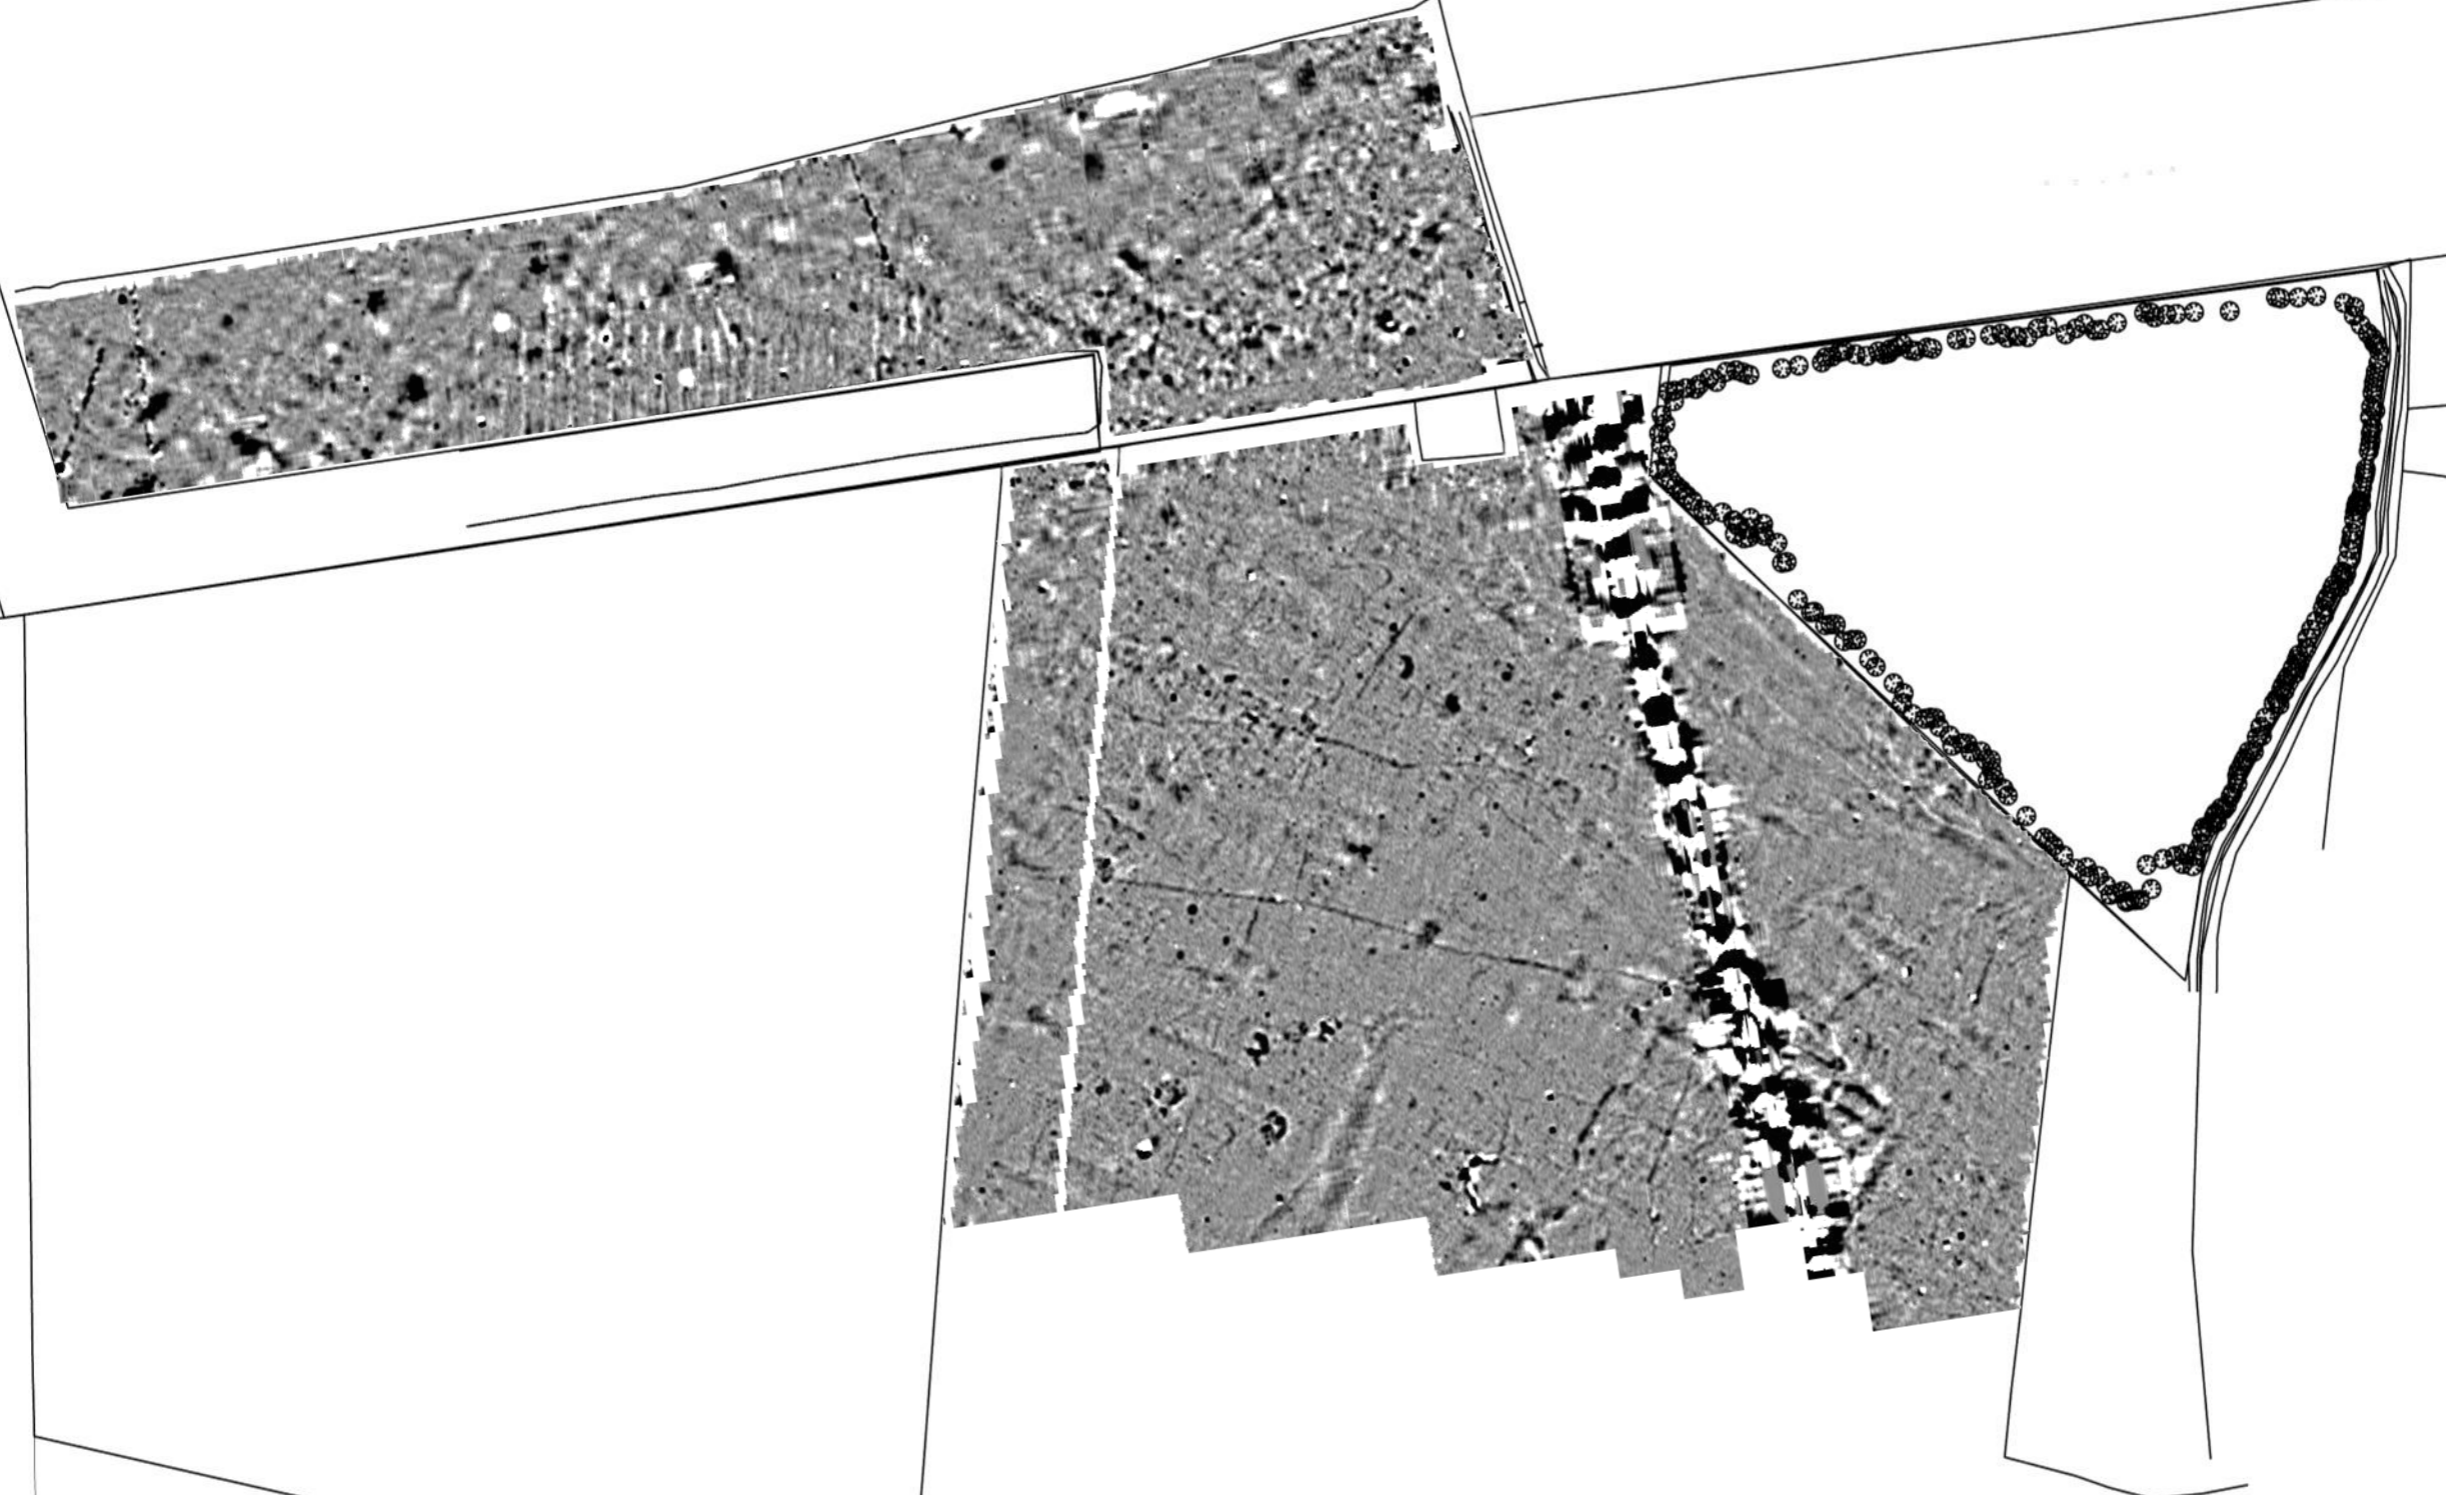

DUMBARNIE

GRADIOMETER SURVEY

Summary Location

 Survey Areas

DUMBARNIE

GRADIOMETER SURVEY

Summary Greyscale

0m 100m

DUMBARNIE

GRADIOMETER SURVEY

Filtered Data

0m 100m

DUMBARNIE

GRADIOMETER SURVEY

Summary Relief Plot

0m 100m

DUMBARNIE

GRADIOMETER SURVEY

Summary Interpretation

- Presumed Archaeology
- Possible Archaeology
- Positive Anomaly
- Increased Response
- Positive Trend
- Negative Trend
- Ridge & Furrow
- Natural
- Service
- Ferrous / Fired
- Magnetic Disturbance

DUMBARNIE

GRADIOMETER SURVEY

Summary Greyscale

West

0m 50m

DUMBARNIE

GRADIOMETER SURVEY

Summary Interpretation