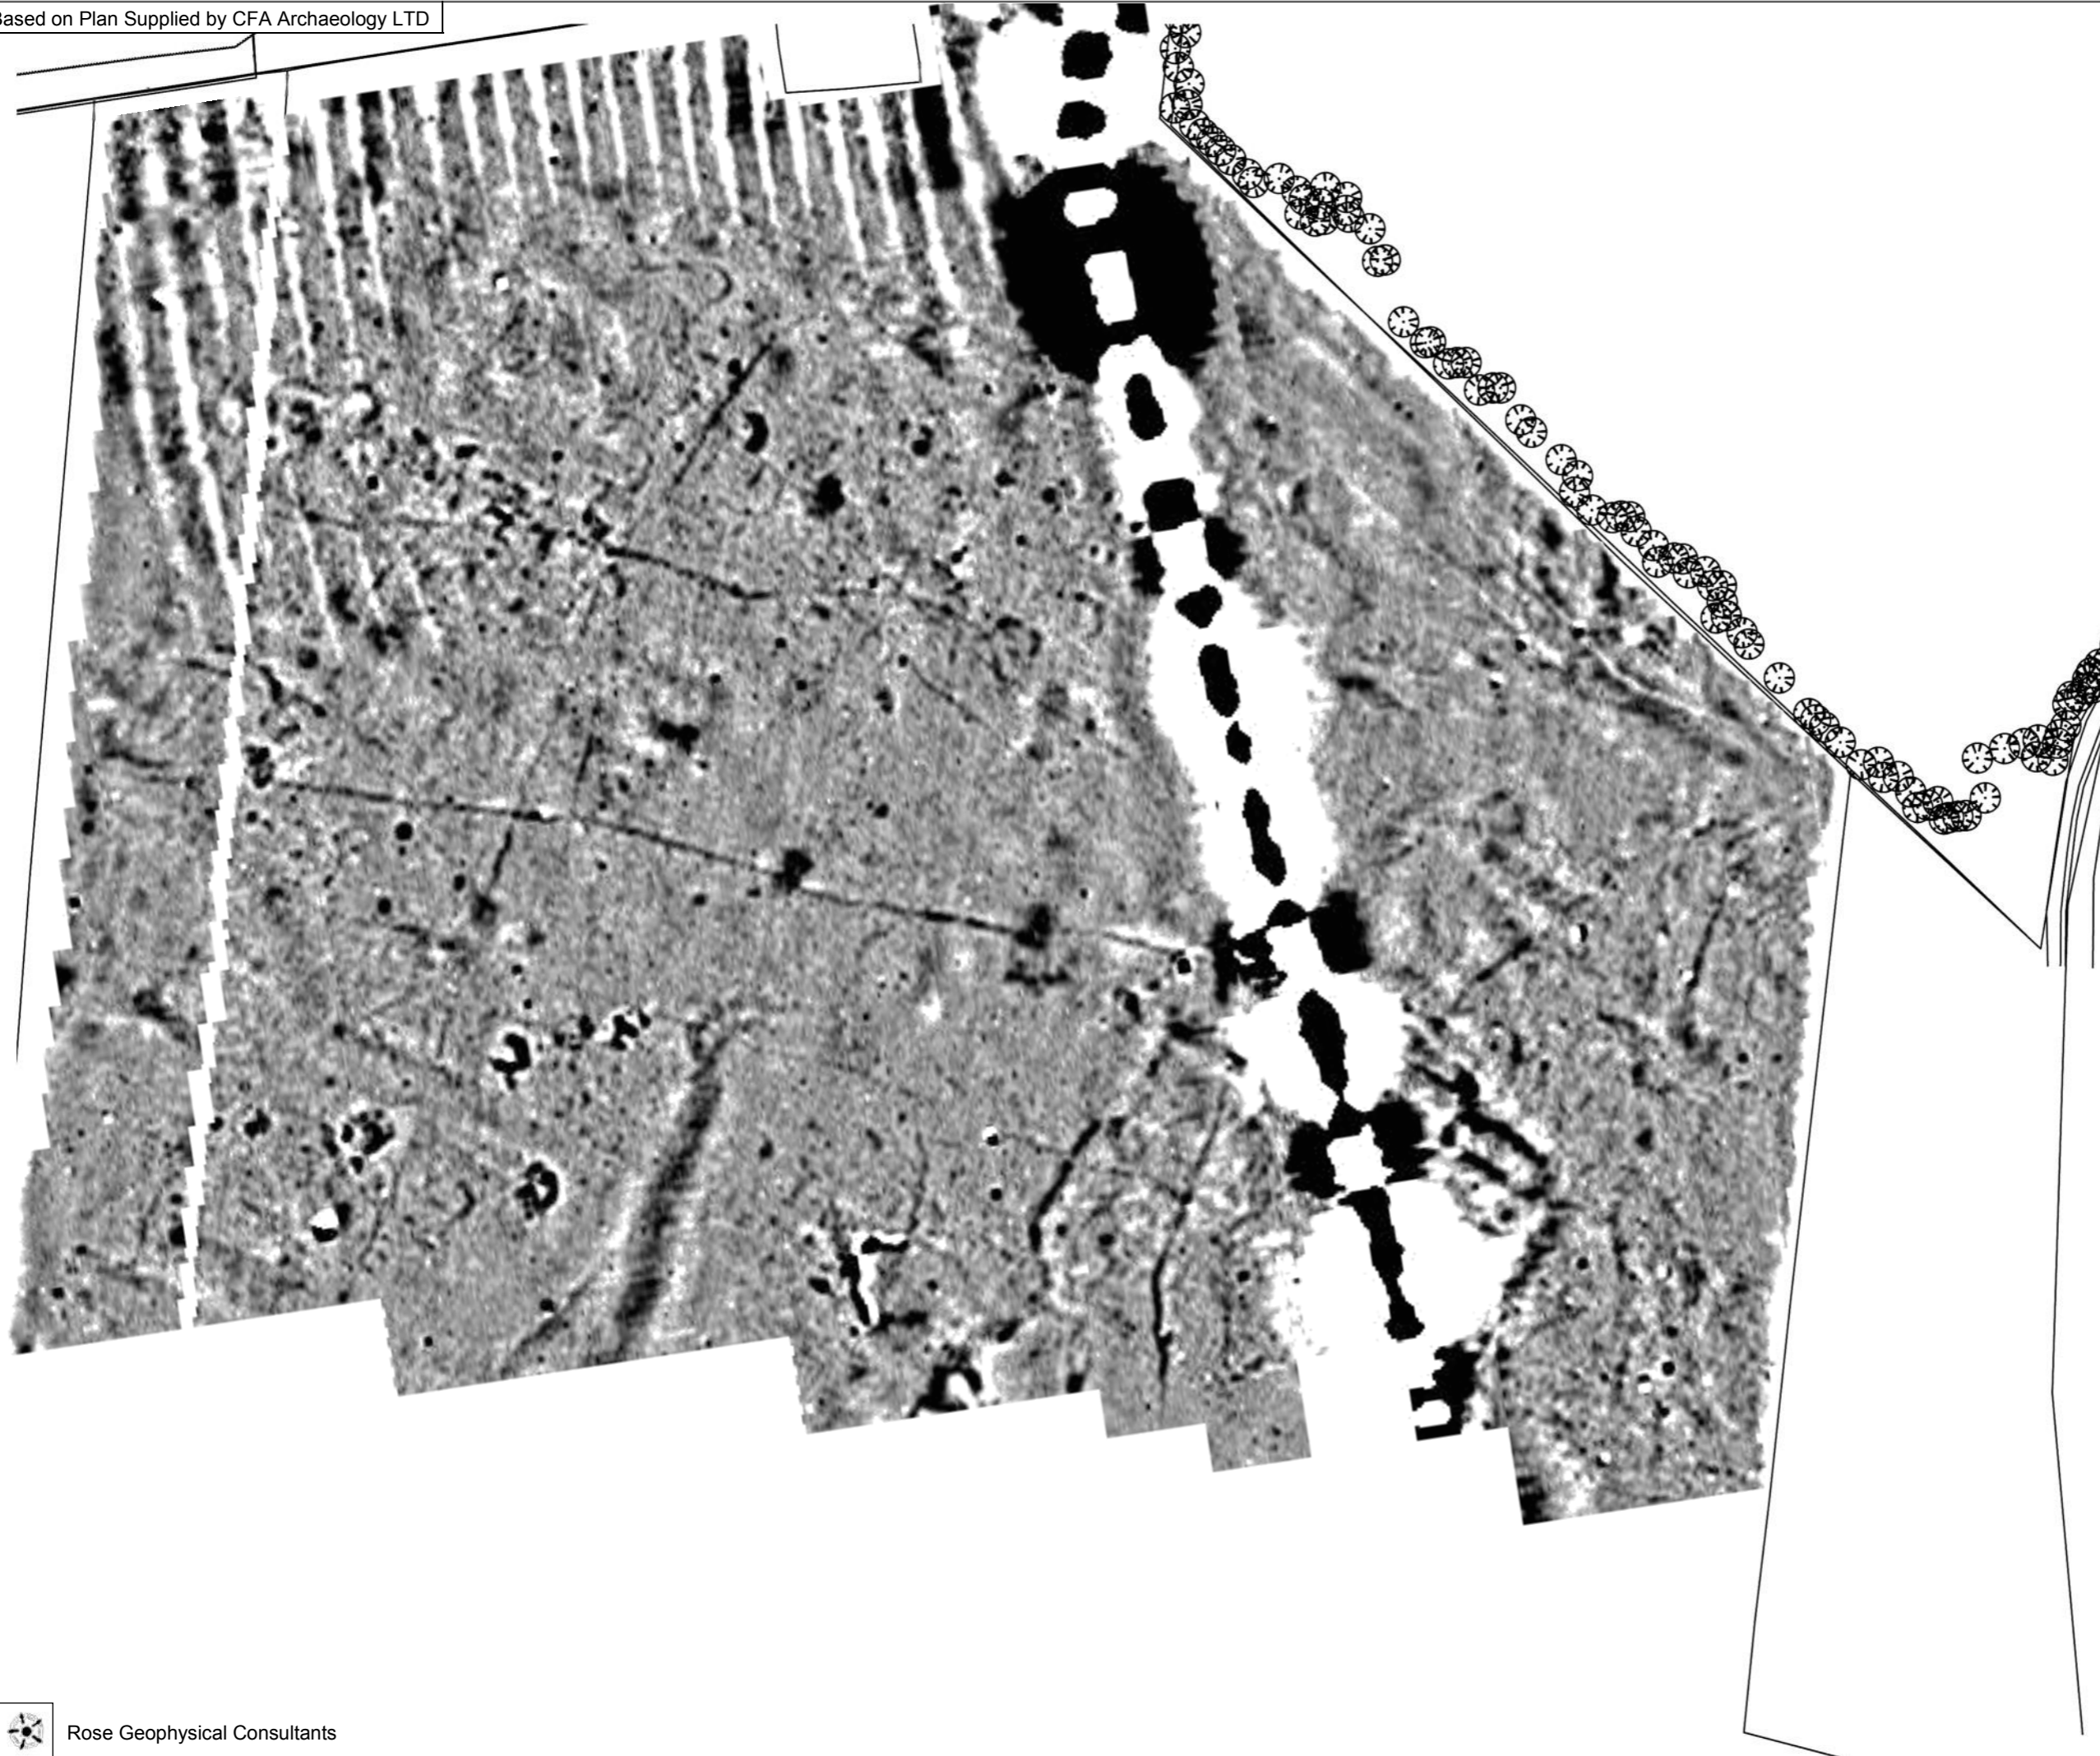

DUMBARNIE

GRADIOMETER SURVEY

Summary Interpretation

- Presumed Archaeology
- Possible Archaeology
- Positive Anomaly
- Increased Response
- Positive Trend
- Negative Trend
- Ridge & Furrow
- Natural
- Service
- Ferrous / Fired
- Magnetic Disturbance

-  Presumed Archaeology
-  Possible Archaeology
-  Positive Anomaly
-  Increased Response
-  Positive Trend
-  Negative Trend
-  Ridge & Furrow
-  Natural
-  Service
-  Ferrous / Fired
-  Magnetic Disturbance

DUMBARNIE

GRADIOMETER SURVEY

Summary Greyscale

South

0m 50m

DUMBARNIE

GRADIOMETER SURVEY

Summary Interpretation