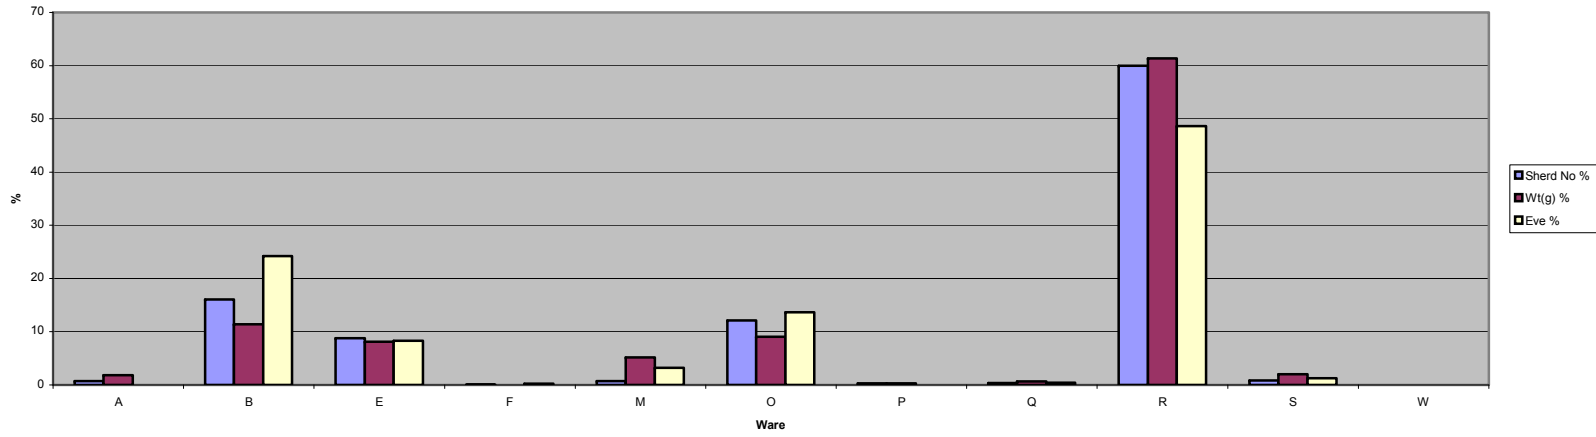

Latton Lands late Iron Age and Roman pottery by ware category

Latton Lands Late Iron Age and Roman pottery by vessel class