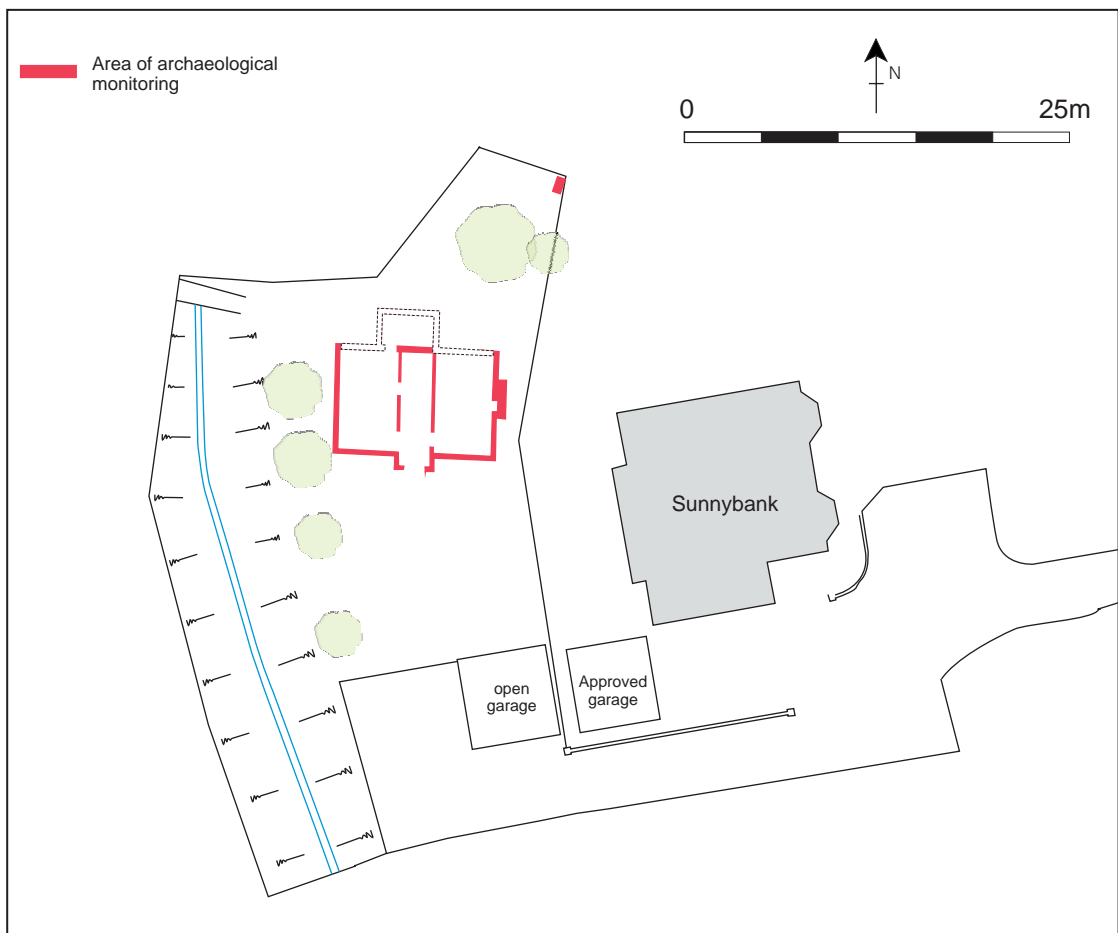

Reproduced from the Ordnance Survey map with the permission of the Controller of Her Majesty's Stationery Office © Crown Copyright AC archaeology, Chicklade, Wiltshire. Licence No AL100016452

Fig. 1: Location of site and areas of archaeological monitoring