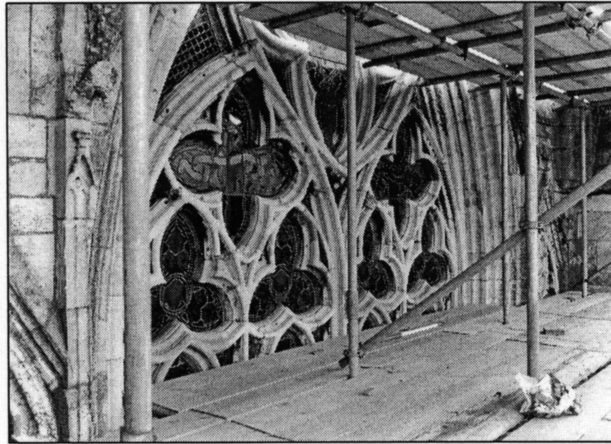

Photo 2/8: North aisle turret, looking NW.

Photo 2/10: Possible putlog holes, north nave buttress, looking S.

Photo 2/11: Top of Blind arcading, north nave buttress, looking N.

Photo 2/12: Top of blind arcading, north side of west window, looking NE.