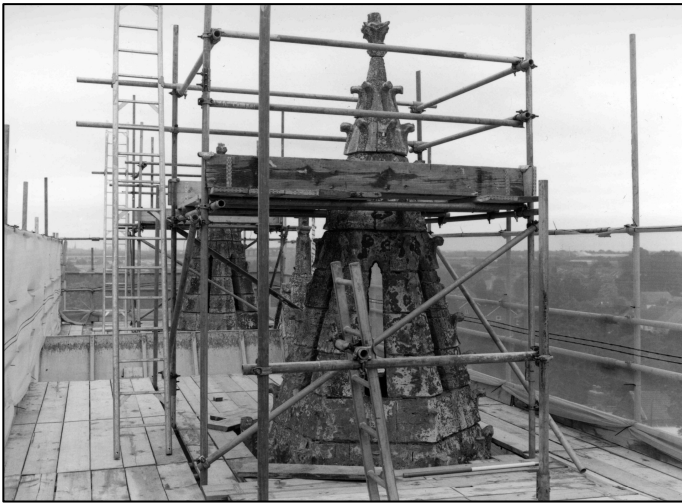

## **APPENDIX 1**

Photo 1/1: Spirelets of nave turrets, looking S.

Photo 1/2: Apex of spirelet of north nave turret, looking NW.

Photo 1/4: Spirelet of north nave turret, looking N.

Photo 1/5: Cross at apex of west front, looking W.

Photo 1/6: Spirelet of south nave turret, looking S.

Photo 1/7: Spirelet of south nave turret, looking NW.

Photo 1/8: Spirelet of south nave turret, looking SW.

Photo 1/10: South nave turret, looking S.

Photo 1/11: Crocketing to coping of west front gable, looking SW.