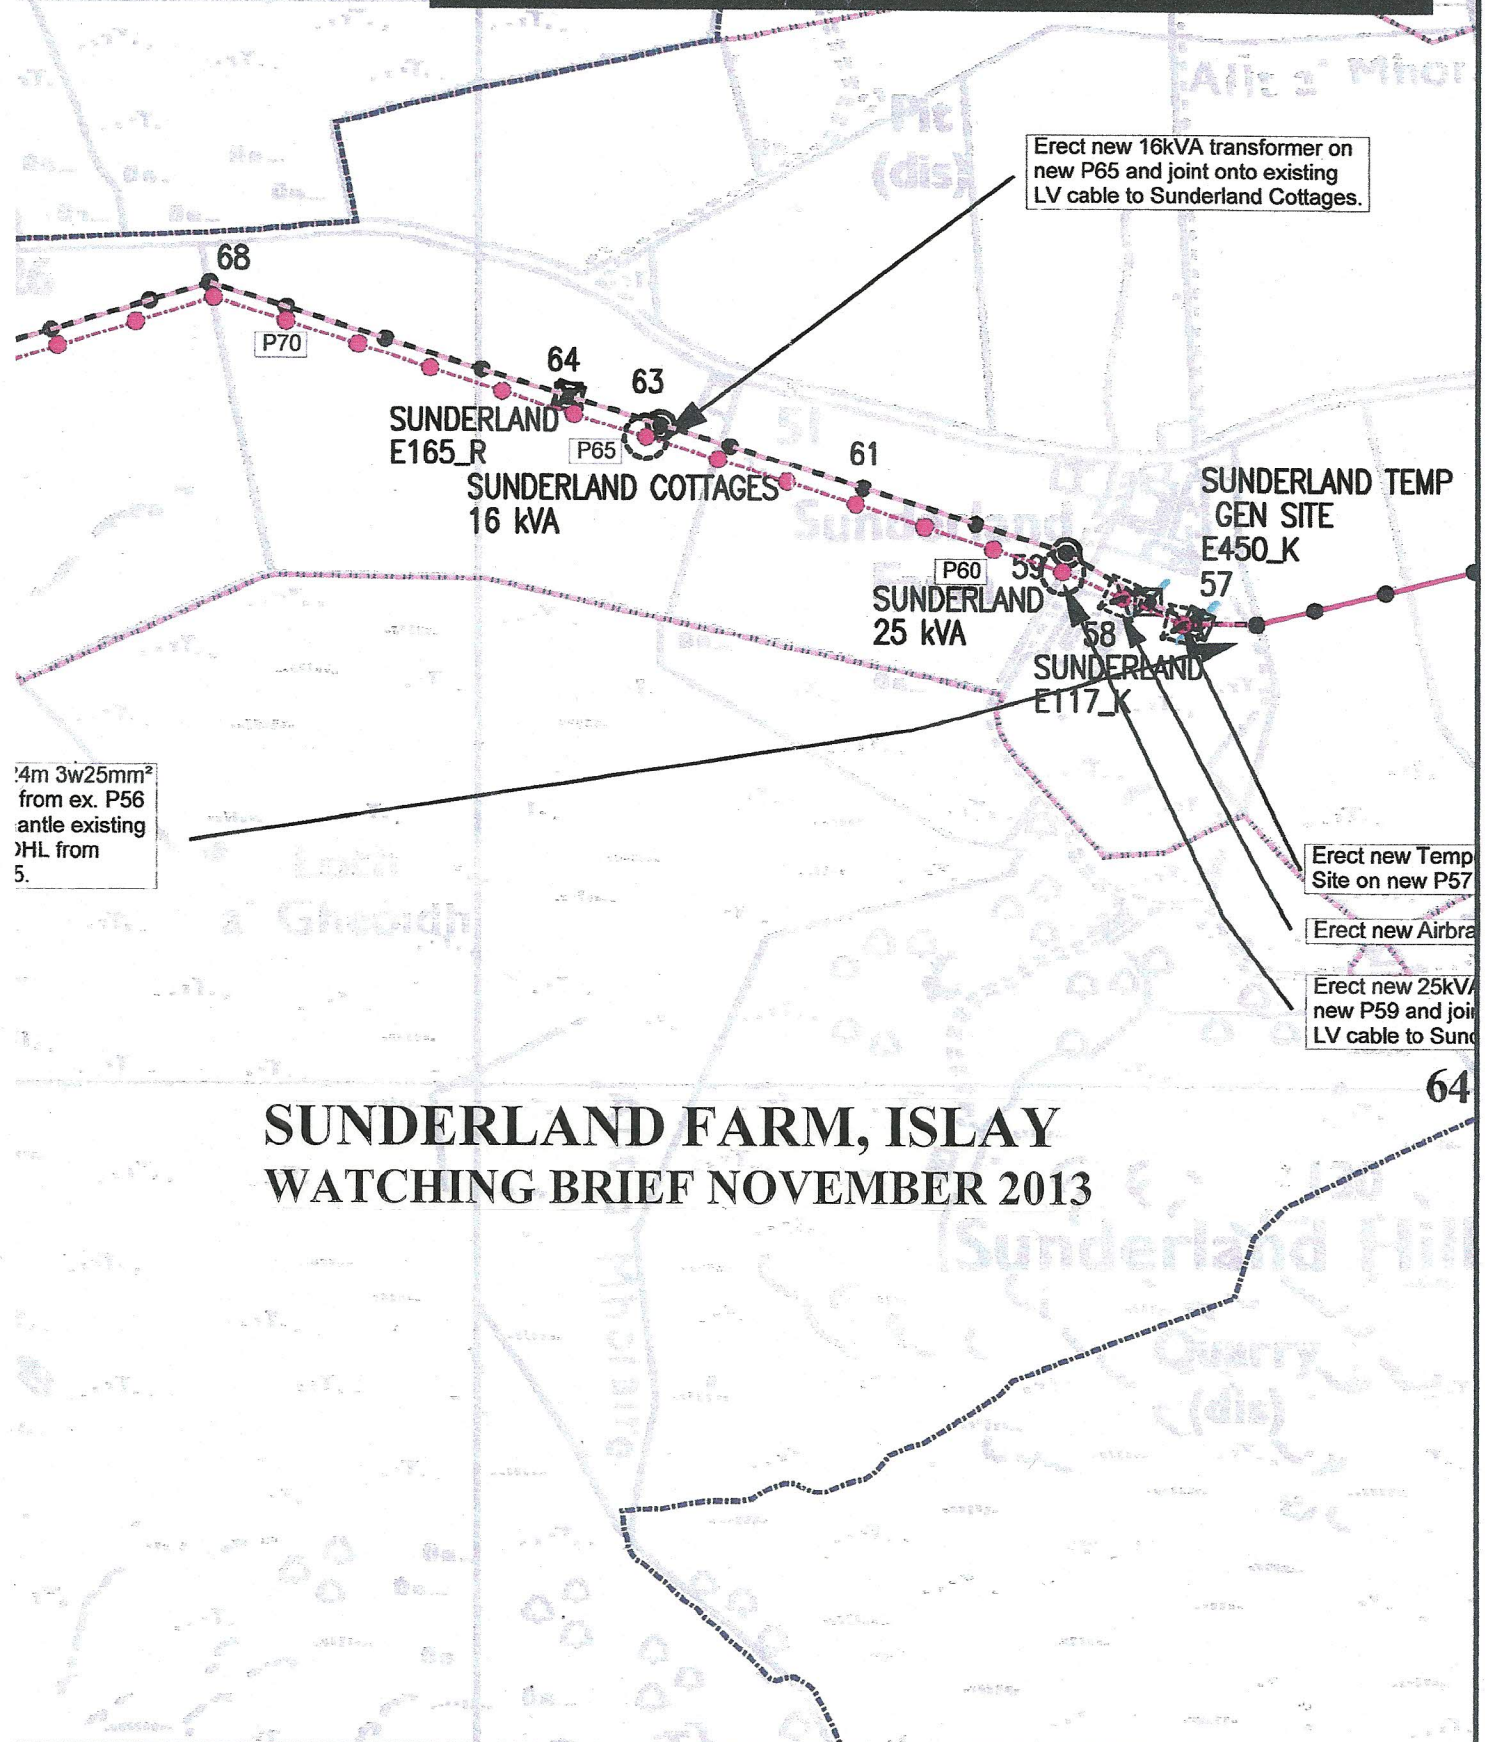

WARNING

ENVIRONMENTAL ISSUES IN PLOT AREA

SUNDERLAND FARM, ISLAY

WATCHING BRIEF NOVEMBER 2013

Scottish and Southern Energy