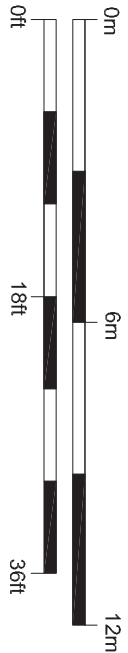

Key: Photo format

-  MIF
-  35mm
-  Colour

ARCUS
 Unit 8B, Riverside Block
 Shaft Bank Business Park
 Prospect Road
 Sheffield S2 3BN
 Tel: 0114 2225105
 Fax: 0114 2797158

Project: Loughborough Technical College, Greenclose Lane, Loughborough	Title	Scale	Date
	Mezzanine floor plan photo locations	1:150	November 2008
	NGR		Drawn
	SK 5342 1972		CS
	Project No.		Illustration No.
	1199		22